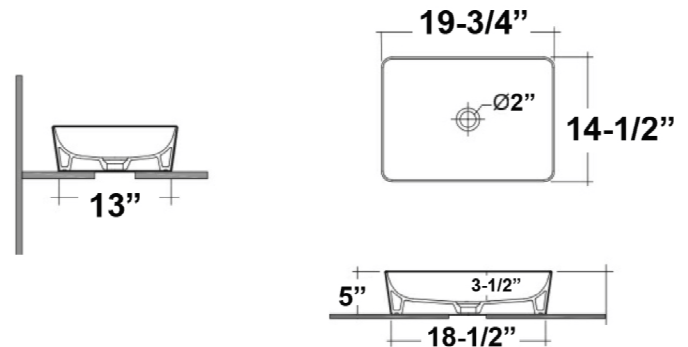

FEELING SLIM 19-3/4" RECTANGULAR ABOVE COUNTER BASIN

Cat. No.
4-1094

Drain not provided

Width: 19-3/4"
Depth: 14-1/2"
Above Counter Height: 5-1/4"

Features:

- ▶ Vitreous China
- ▶ No faucet holes
- ▶ No Overflow
- ▶ Hardware not included
- ▶ 1/4" Rim
- ▶ Drain sold separately
- ▶ Coordinating ceramic pop-up drain sold separately (FELDR-WH)

Interior Dimensions:

Basin interior: 19" X 14"
Basin depth: 3-1/2"

Dimensions of fixture are nominal and may vary within the range of tolerances established by ANSI Standard A112.19.2. Dimensions and specifications subject to change without notice.