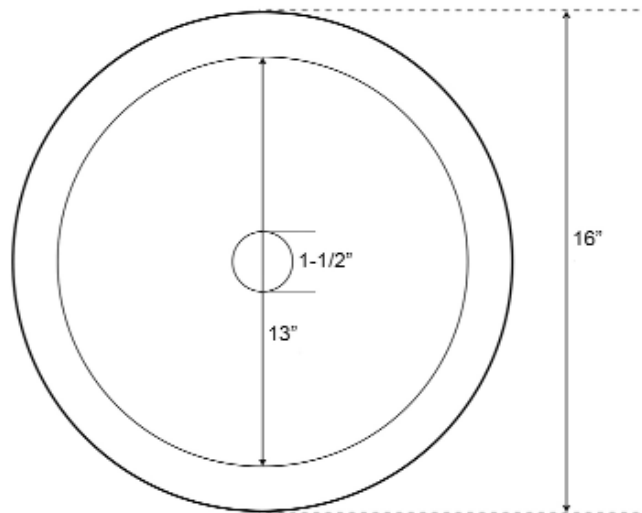

Finish

AC Antique Copper

Dimensions of fixture are nominal and may vary within the range of tolerances established.

07/17/2018

P 847•244•1234

www.barclayproducts.com