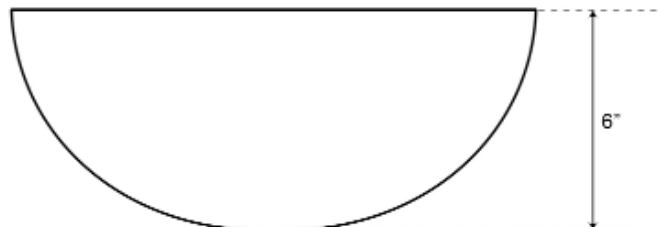

Finish

AC Antique Copper

Dimensions of fixture are nominal and may vary within the range of tolerances established.

07/17/2018

P 847•244•1234

www.barclayproducts.com