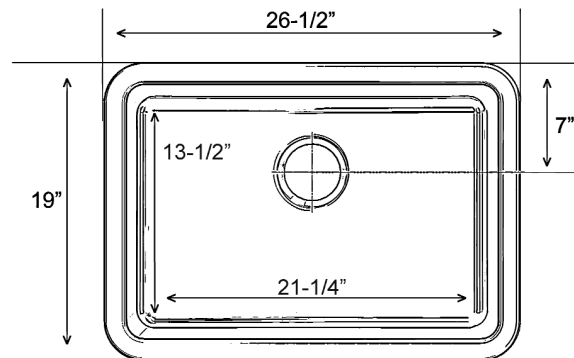

27" ORABELLA KITCHEN SINK

Cat. No.
KS27

W: 26-1/2"
D: 19"
H: 11"

Front View

Side View

Close-up of Barclay logo

Front view of Barclay logo

Interior Dimensions:

Interior top: 23-3/4"
Interior Bottom: 21-1/4"
Depth of top: 16-1/4"
Depth of bottom: 13-1/2"
Interior Height: 10-1/8"

Features:

- ▶ Made in Italy
- ▶ Constructed of fine Fire Clay for durability
- ▶ No faucet holes
- ▶ Center drain
- ▶ Bottom Interior dimensions
- ▶ Can be used in undercounter or drop-in installations
- ▶ Garbage disposals can be used with this sink
- ▶ Features Barclay logo

Colors:

WH White

Dimensions and specifications subject to change without notice.