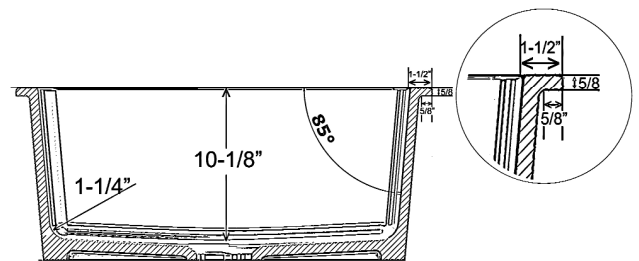

Colors:

WH White

Dimensions and specifications subject to change without notice.