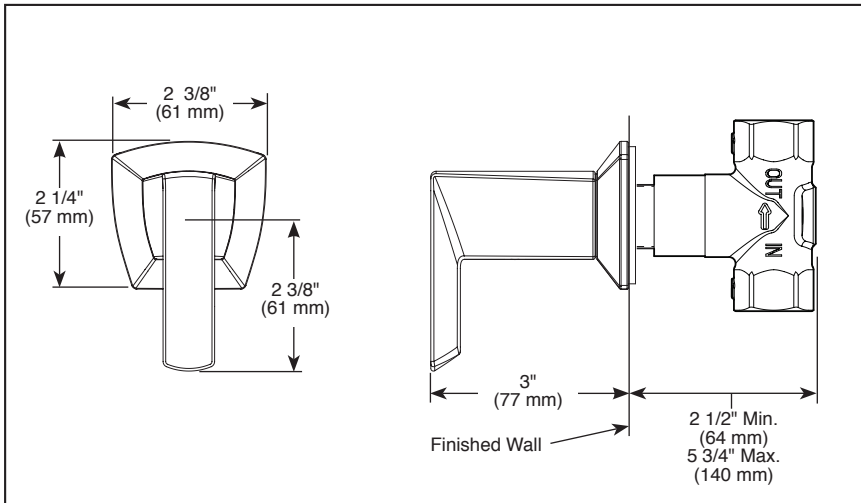

Submitted Model No.: _____

Specific Features: _____

▲ Designate proper finish suffix

BRIZO[®]

SENSORI[®] VOLUME CONTROL TRIM

■ Vettis[™] Collection

STANDARD SPECIFICATIONS

- Must also order R35600 Rough-In
- 90° handle rotation controls volume only
- Volume control flows up to 16.2 gpm @ 60 psi
- Maximum flow 8.2 gpm @ 60 psi per volume control when paired with Sensori Thermostatic trim.
- Volume controls are required for every outlet and every set of body sprays (up to max. flow)
- All parts are replaceable from the front
- Adjusts for wall thickness variations
- Recommended working pressure of 45-80 psi
- Volume control only; must be used with temperature control device
- Rough can accommodate up to 3 1/4" wall thickness. NOTE: some applications may require stem extender RP100304.