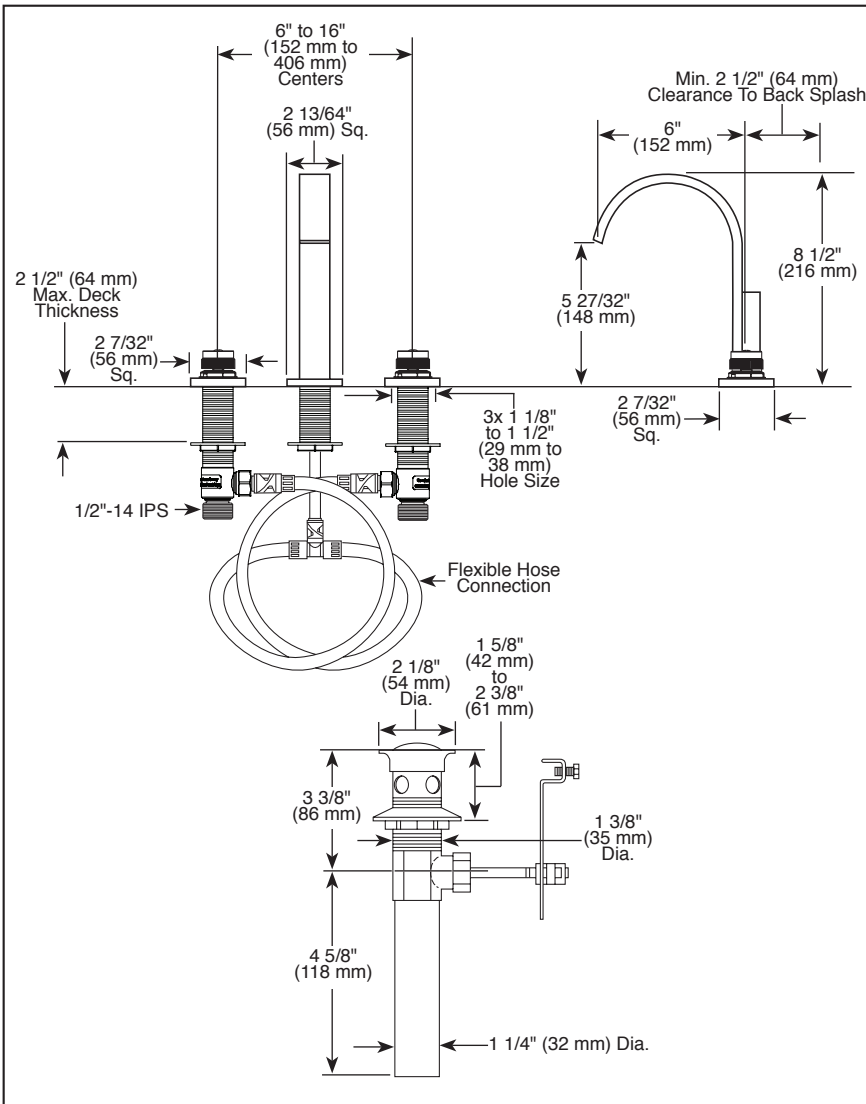

BRIZO®

BATHROOM FAUCET

- Siderna® Bath Collection
- Two Handle Widespread Deck Mount

FEATURES:

- Quick-Snap® Installation

STANDARD SPECIFICATIONS:

- Max flow rate 1.5 gpm @ 60 psi, 5.7 L/min @ 414 kPa
- Max flow rate (ECO models only) 1.2 gpm @ 60 psi, 4.5 L/min @ 414 kPa
- Solid brass fabricated end valve and spout bodies
- 1/4 turn handle stops
- Control mechanism is a rotating cylinder ceramic cartridge with 90° rotation
- Models have metal drain with pop-up type fitting with plated flange and stopper
- Ceramic disc valving
- Handles attach to end valves by use of magnets inside handle. No set screw required.
- Handles sold separately

65380LF-▲LHP
65380LF-▲LHP-ECO

Submitted Model No.: _____

Specific Features: _____

HL5380▲ (Metal Inserts) 	HL5381▲ (Green Glass Inserts) 	HL5382▲ (Solar Gray Glass Inserts) 

▲ Designate Proper Finish Suffix