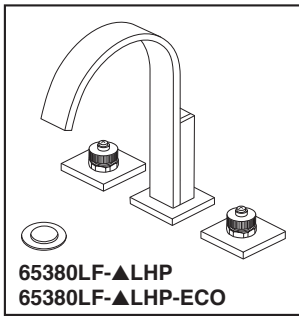

BRIZO®

BATHROOM FAUCET

- Siderna® Bath Collection
- Two Handle Widespread Deck Mount

FEATURES:

- Quick-Snap® Installation

STANDARD SPECIFICATIONS:

- Max flow rate 1.5 gpm @ 60 psi, 5.7 L/min @ 414 kPa
- Max flow rate (ECO models only) 1.2 gpm @ 60 psi, 4.5 L/min @ 414 kPa
- Solid brass fabricated end valve and spout bodies
- 1/4 turn handle stops
- Control mechanism is a rotating cylinder ceramic cartridge with 90° rotation
- Models have metal drain with pop-up type fitting with plated flange and stopper
- Ceramic disc valving
- Handles attach to end valves by use of magnets inside handle. No set screw required.
- Handles sold separately

WARRANTY

- Parts and Finish - Lifetime limited warranty; or for commercial purchasers, 10 years for multi-family residential (apartments and condominiums) and 5 years for all other commercial uses, in each case from the date of purchase.
- Electronic Parts and Batteries (if applicable) - 5 years from the date of purchase; or for commercial purchasers, 1 year from the date of purchase. No warranty is provided on batteries.

COMPLIES WITH:

- ASME A112.18.1 / CSA B125.1
- ASME A112.18.2 / CSA B125.2
- Indicates compliance to ICC/ANSI A117.1 - Valve control only
- EPA WaterSense®
- Verified compliant with 0.25% weighted average Pb content regulations.

65380LF-▲LHP
65380LF-▲LHP-ECO

Submitted Model No.: _____

Specific Features: _____