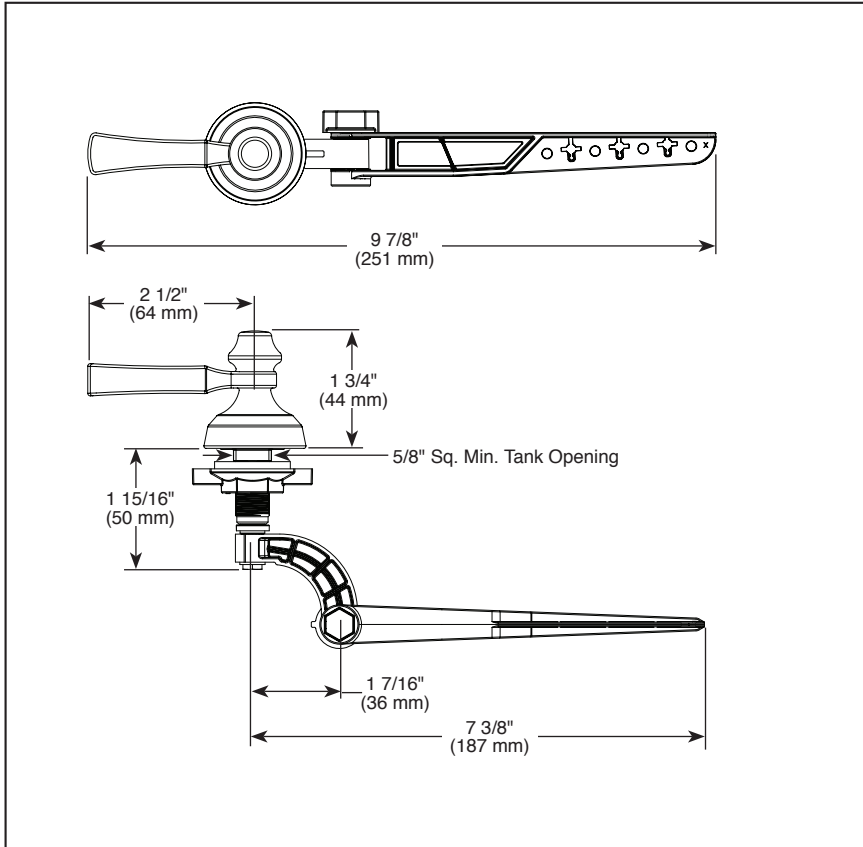

▲ Designate Proper Finish Suffix