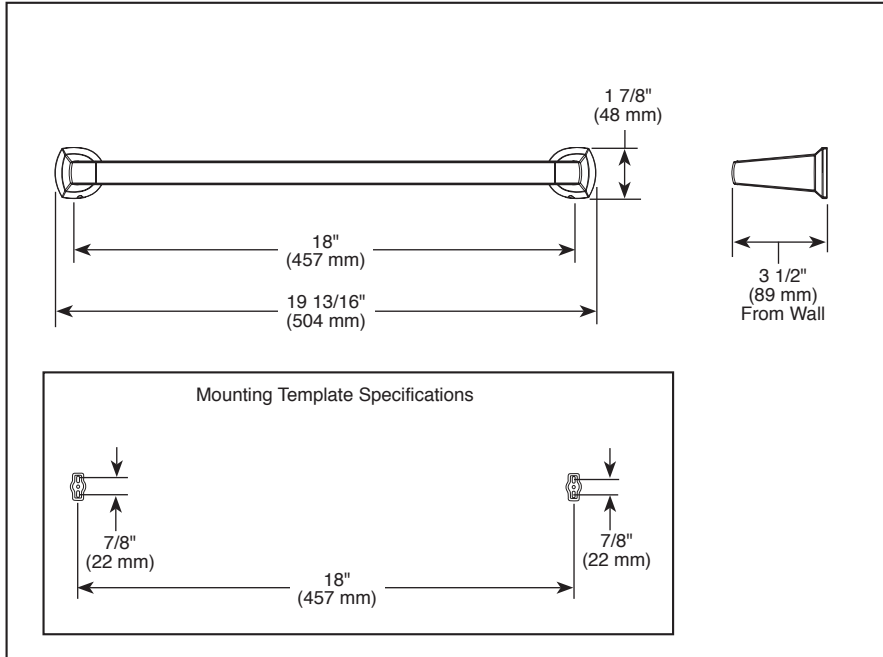

see what Delta can doSM

ACCESSORIES

- Galeon™ Bath Collection
- 18" Towel Bar

Submitted Model No.: _____

Specific Features: _____

STANDARD SPECIFICATIONS:

- Wood blocking is preferable behind all wall surfaces. If wood blocking is not available, the following fasteners are suggested: Tile/Masonry-Plastic or lead Anchors Plaster/drywall-Toggle bolts.
- Mounting hardware and mounting template included with product.