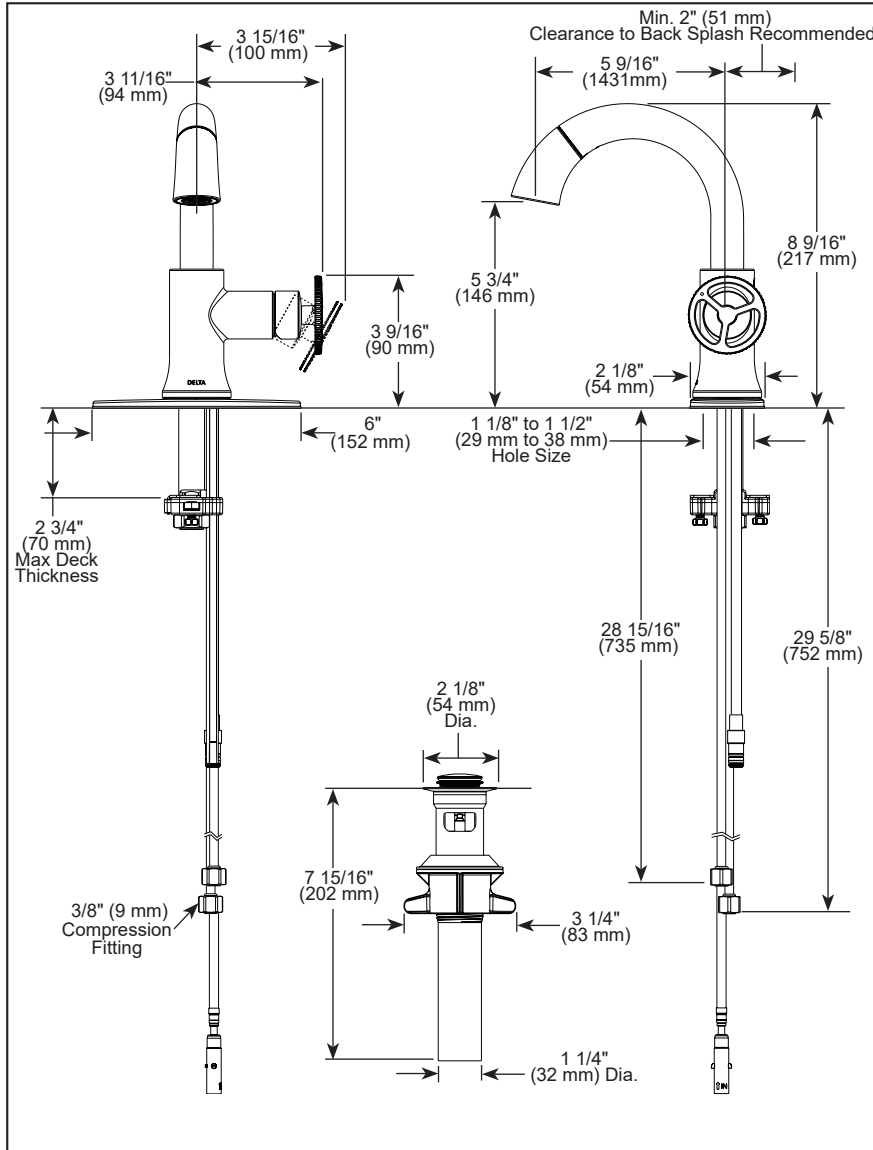

558HAR-▲PD-DST

Submitted Model No.: \_\_\_\_\_

Specific Features: \_\_\_\_\_

▲ Designate Proper Finish Suffix

see what Delta can do™

## BATHROOM FAUCET

- Trinsic® Bath Collection
- Single Handle Pull-Down Deck Mount

### STANDARD SPECIFICATIONS:

- Max. flow rate 1.2 gpm @ 60 psi, 4.5 L/min @ 414 kPa
- One or three hole mount (escutcheon RP100091 ▲ optional, included)
- Diamond coated ceramic cartridge
- 1/4" O.D. straight, staggered PEX supply tubes
- Models have metal drain with pop-up type fitting with plated flange and stopper
- Optional red/blue indicator ring provided with models
- Rigid spout - spout does not swivel
- Not applicable for pedestal sink