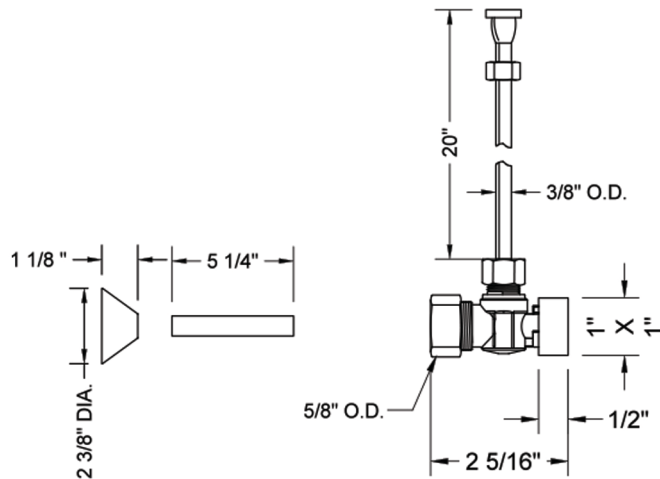

# Quarter Turn Angle Pattern 5/8" O.D. Compression (Fits 1/2" Copper) x 3/8" O.D. Toilet Supply Kit Square Handle, 20" Supply Tube, Cover Tube, Escutcheon

**Model #: 621-7-72CT-**

## FEATURES:

- Complete Toilet Supply Kit
- Kit contains:
  - (1) Quarter Turn Angle Pattern 5/8" O.D. Compression (Fits 1/2" Copper) x 3/8" O.D. Supply Valve with Square Handle P/N 621-7
  - (1) 20" Copper Supply Tubes P/N 772
  - (1) Bell Escutcheon P/N 7116
  - (1) Cover Tube P/N 579

## SPECIFICATION DRAWING:

COMPONENTS	
DESCRIPTION	QTY:
ANGLE VALVE - SQUARE HANDLE	1
20" X 3/8" O.D. SUPPLY TUBE	1
ESCUTCHEON	1
PLASTIC FILL VALVE COUPLING NUT	1
5 1/4" COVER TUBE	1