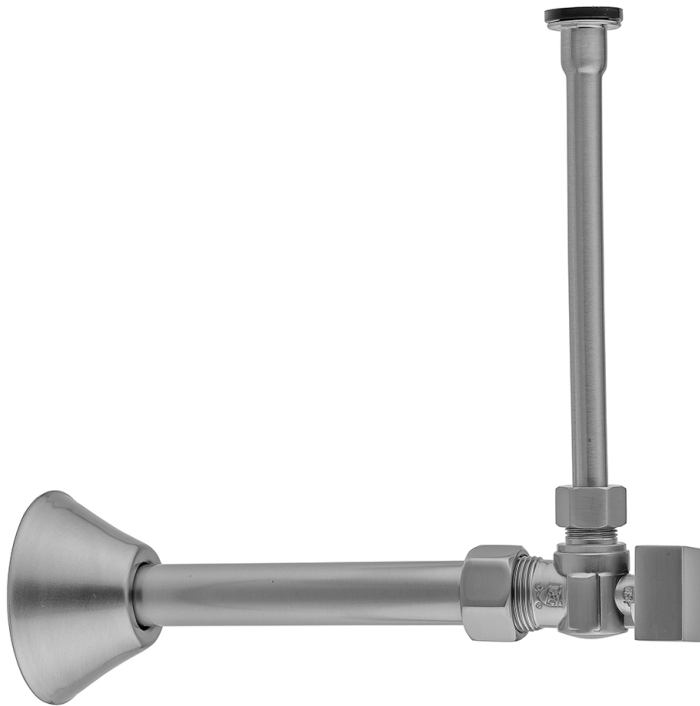

# Quarter Turn Angle Pattern 5/8" O.D. Compression (Fits 1/2" Copper) x 3/8" O.D. Toilet Supply Kit Square Handle, 20" Supply Tube, Cover Tube, Escutcheon

**Model #: 621-7-72CT-**

## FEATURES:

- Complete Toilet Supply Kit
- Kit contains:
  - (1) Quarter Turn Angle Pattern 5/8" O.D. Compression (Fits 1/2" Copper) x 3/8" O.D. Supply Valve with Square Handle P/N 621-7
  - (1) 20" Copper Supply Tubes P/N 772
  - (1) Bell Escutcheon P/N 7116
  - (1) Cover Tube P/N 579

## AVAILABLE FINISHES:

Polished Chrome (PCH)	Satin Chrome (SC)	Bronze Umber (BU)
Satin Nickel (SN)	Pewter (PEW)	Caramel Bronze (CB)
Polished Nickel (PN)	Antique Brass (AB)	Antique Copper (ACU)
Oil-Rubbed Bronze (ORB)	Polished Brass (PB)	Polished Copper (PCU)
Vintage Bronze (VB)	Satin Brass (SB)	Rose Gold (RG)
Matte Black (MBK)	Satin Gold (SG)	Polished Gold (PG)
Black Nickel (BKN)	Bombay Gold (BG)	Jewelers Gold (JG)
Europa Bronze (EB)	White (WH)	Sedona Beige (SDB)
Tristan Brass (TB)	Unlacquered Brass (ULB)	Satin Cooper (SCU)

## SPECIFICATION DRAWING:

COMPONENTS	
DESCRIPTION	QTY:
ANGLE VALVE - SQUARE HANDLE	1
20" X 3/8" O.D. SUPPLY TUBE	1
ESCUTCHEON	1
PLASTIC FILL VALVE COUPLING NUT	1
5 1/4" COVER TUBE	1