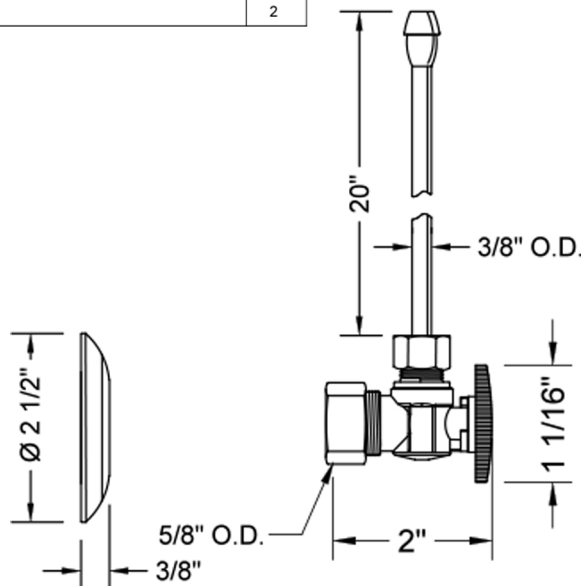

Quarter Turn Angle Pattern 5/8" O.D. Compression (Fits 1/2" Copper) x 3/8" O.D. Faucet Supply Kit with Oval Handle, 20" Supply Tubes, Escutcheons

Model #: 621-8-62-

FEATURES:

- Complete Faucet Supply Kit
- Kit contains:
 - (2) Quarter Turn Angle Pattern 5/8" O.D. Compression (Fits 1/2" Copper) x 3/8" O.D. Supply Valve with Oval Handle P/N 621-8
 - (2) 20" Copper Supply Tubes P/N 662
 - (2) Escutcheons P/N 7463 (ULB P/N 6015)

SPECIFICATION DRAWING:

COMPONENTS	
DESCRIPTION	QTY:
ANGLE VALVE - OVAL HANDLE	2
20" x 3/8" O.D. SUPPLY TUBE	2
ESCUTCHEON	2

AVAILABLE HANDLES: