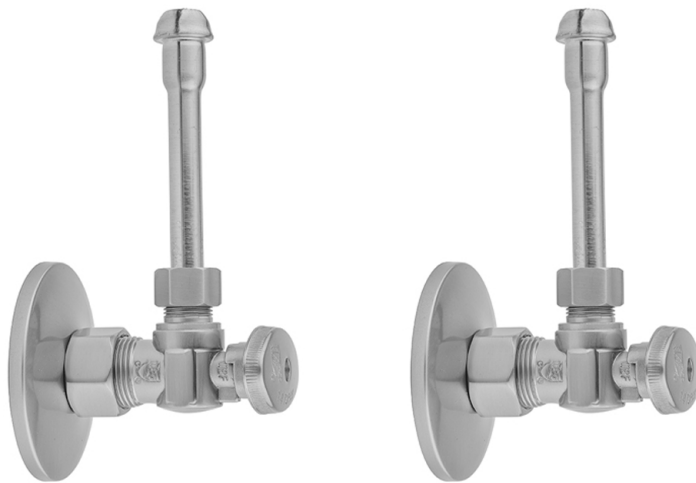

Quarter Turn Angle Pattern 5/8" O.D. Compression (Fits 1/2" Copper) x 3/8" O.D. Faucet Supply Kit with Oval Handle, 20" Supply Tubes, Escutcheons

Model #: 621-8-62-

FEATURES:

- Complete Faucet Supply Kit
- Kit contains:
 - (2) Quarter Turn Angle Pattern 5/8" O.D. Compression (Fits 1/2" Copper) x 3/8" O.D. Supply Valve with Oval Handle P/N 621-8
 - (2) 20" Copper Supply Tubes P/N 662
 - (2) Escutcheons P/N 7463 (ULB P/N 6015)

AVAILABLE FINISHES:

Polished Chrome (PCH)	Satin Chrome (SC)	Bronze Umber (BU)
Satin Nickel (SN)	Pewter (PEW)	Caramel Bronze (CB)
Polished Nickel (PN)	Antique Brass (AB)	Antique Copper (ACU)
Oil-Rubbed Bronze (ORB)	Polished Brass (PB)	Polished Copper (PCU)
Vintage Bronze (VB)	Satin Brass (SB)	Rose Gold (RG)
Matte Black (MBK)	Satin Gold (SG)	Polished Gold (PG)
Black Nickel (BKN)	Bombay Gold (BG)	Jewelers Gold (JG)
Europa Bronze (EB)	White (WH)	Sedona Beige (SDB)
Tristan Brass (TB)	Satin Cooper (SCU)	

SPECIFICATION DRAWING:

COMPONENTS	
DESCRIPTION	QTY:
ANGLE VALVE - OVAL HANDLE	2
20" x 3/8" O.D. SUPPLY TUBE	2
ESCUTCHEON	2

AVAILABLE HANDLES: