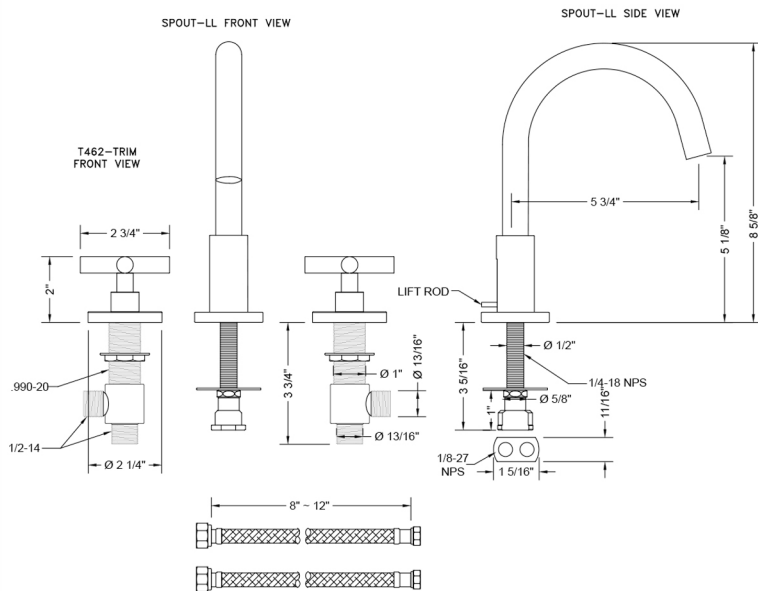

Uptown Contempo Faucet with Round Escutcheons & Contempo Slim Cross Handles- 0.5 GPM

Model #: 8880-T462-0.5-

FEATURES:

- All brass 8" - 12" widespread faucet includes brass pop-up drain with overflow
- 1/4 turn ceramic valves
- Swivel Spout (For Stationary Spout option, contact JACLO)
- Available Flow Rates: 1.5, 1.2 & 0.5 GPM. Additional flow rate (aerator) options available. Contact JACLO.
- 5 3/4" spout reach
- Spout Hole Size: 1 1/2" - 1 7/8"
- Valve Hole Size: 1 1/8" - 1 5/8"

SPECIFICATION DRAWING:

AVAILABLE HANDLES: