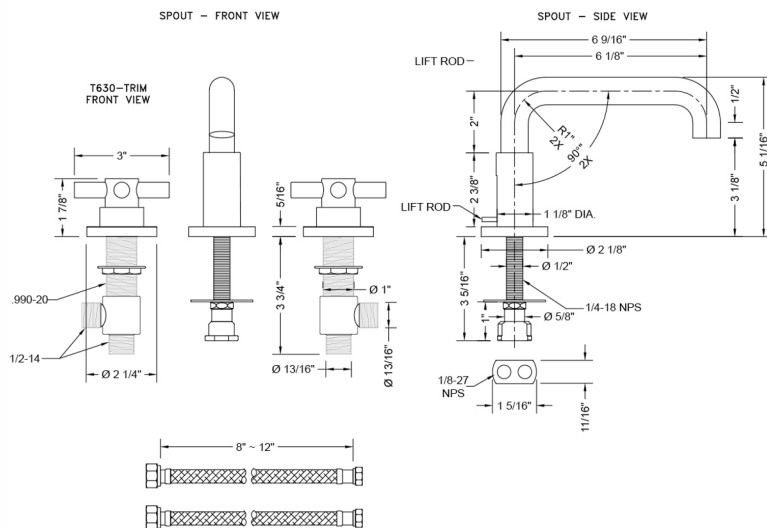

### FEATURES:

- All brass 8" - 12" widespread faucet includes brass pop-up drain with overflow
- 1/4 turn ceramic valves
- Low Profile Swivel Spout (For Stationary Spout option, contact JACLO)
- Available Flow Rates: 1.5, 1.2 & 0.5 GPM. Additional flow rate (aerator) options available. Contact JACLO.
- 5 3/4" spout reach
- Spout Hole Size: 1 1/2" - 1 7/8"
- Valve Hole Size: 1 1/8" - 1 5/8"

### SPECIFICATION DRAWING: