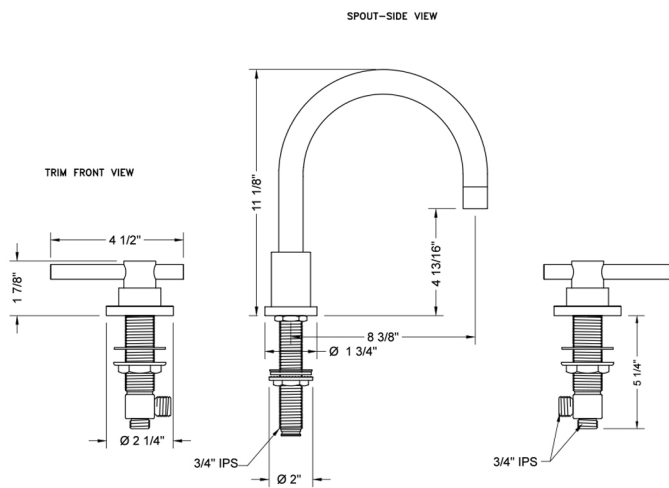

Contempo Roman Tub Set with Peg Lever Handles

Model #: 9980-T638-TRIM-

FEATURES:

- All brass roman deck mount tub set trim
- Quick connect/disconnect spout
- Swivel Spout includes full flow aerator
- Spout Hole Size Min-Max: 1 1/8" - 1 3/4"
- Valve Hole Size Min-Max: 1 1/4" - 1 3/8"
- ADA Compliant Levers
- Requires J-6912 rough in kit

SPECIFICATION DRAWING:

* SPEC SHOWN WITH ROUGH KIT
SOLD SEPARATELY

AVAILABLE HANDLES: