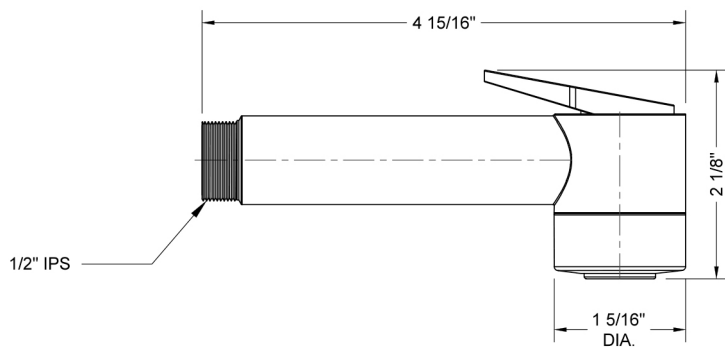

Paloma Bidet with Aerator- 2.0 GPM

Model #: B043-2.0-

FEATURES:

- Soft aerated spray bidet handshower
- 1/2" Male threads
- Light weight ABS design with brass face plate ring
- On/off trigger operation
- Note:
 - Separate shut off valve required when installing this item
 - Water must be turned off when not in use

SPECIFICATION DRAWING:

SPRAY PATTERNS:

WideBubble Rinse

COMPLIANCES:

CEC

Complies with: ASME A112.18.1-2012/CSA B125.1-12