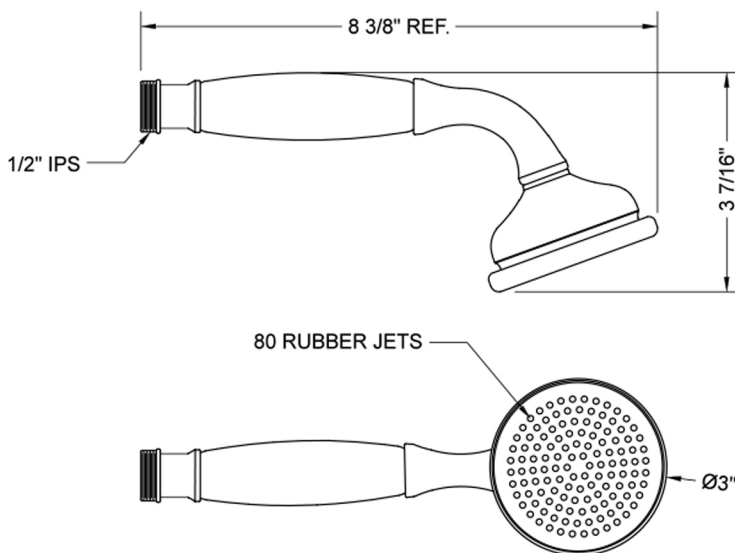

Sunshine Handshower - 2.0 GPM

Model #: B240-2.0-

FEATURES:

- Brass single function handshower
- 1/2" IPS male threads
- Removable white protective rings included (non functional)
- Comfortable balanced feel
- Traditional decorative design

SPECIFICATION DRAWING:

SPRAY PATTERNS:

COMPLIANCES:

CEC

Complies with: ASME A112.18.1-2012/CSA B125.1-12