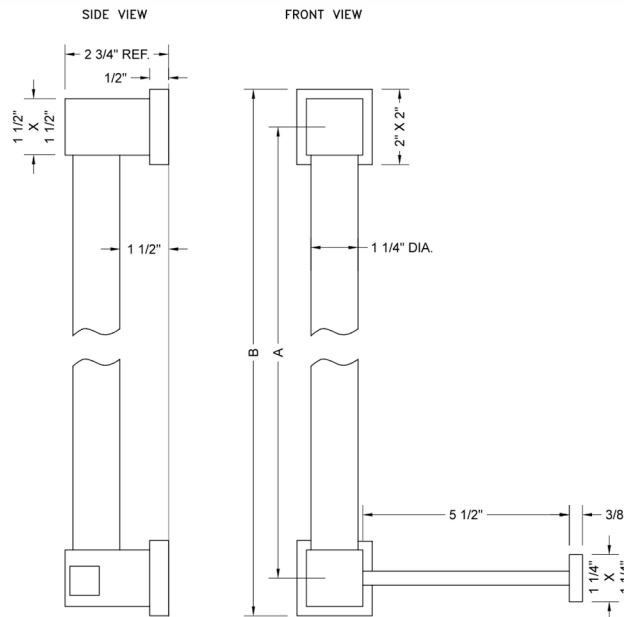

# Vertical Right CUBIX® Grab Bar Toilet Paper or Wash Cloth Holder

**Model #: CUTPR90-**

### FEATURES:

- Toilet paper or wash cloth holder attachment for all luxury grab bars
- Toilet paper or wash cloth holder attachment is not intended & should not be used for weight bearing purposes
- All brass construction, fully polished & plated
- 90° right hand justified angle allows for horizontal or vertical mount

### SPECIFICATION DRAWING:

CUBIX® LUXURY GRAB BAR 1 1/4"			
PART. #	SPECIFICS	A	B
CUTPR90-12	12" C TO C	12"	14"
CUTPR90-16	16" C TO C	16"	18"
CUTPR90-18	18" C TO C	18"	20"
CUTPR90-24	24" C TO C	24"	26"
CUTPR9032	32" C TO C	32"	34"
CUTPR90-36	36" C TO C	36"	38"
CUTPR90-42	42" C TO C	42"	44"
CUTPR90-48	48" C TO C	48"	50"