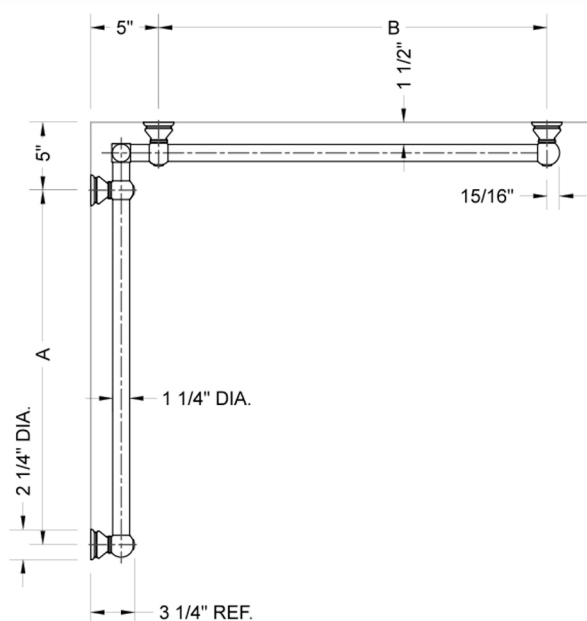

G30 12" x 60" Inside Corner Grab Bar

Model #: G30-12-60-IC-

FEATURES:

- ADA compliant when properly installed
- All brass construction, fully polished & plated
- All grab bars can be custom sized. Contact JACLO for pricing & availability
- Optional handshower sliders and toilet paper/wash cloth holders can be added only upon initial order
- Grab bars over 32" REQUIRE a middle post

SPECIFICATION DRAWING:

BRASS LUXURY GRAB BAR							
PART. #	DESCRIPTION	A	B	PART. #	DESCRIPTION	A	B
G30-12-12-IC	CENTER OF POST	12"	12"	G30-24-36-IC	CENTER OF POST	24"	36"
G30-12-16-IC	CENTER OF POST	12"	16"	G30-24-48-IC	CENTER OF POST	24"	48"
G30-12-24-IC	CENTER OF POST	12"	24"	G30-24-60-IC	CENTER OF POST	24"	60"
G30-12-32-IC	CENTER OF POST	12"	32"				
G30-12-36-IC	CENTER OF POST	12"	36"	G30-32-32-IC	CENTER OF POST	32"	32"
G30-12-48-IC	CENTER OF POST	12"	48"	G30-32-36-IC	CENTER OF POST	32"	36"
G30-12-60-IC	CENTER OF POST	12"	60"	G30-32-48-IC	CENTER OF POST	32"	48"
				G30-32-60-IC	CENTER OF POST	32"	60"
G30-16-16-IC	CENTER OF POST	16"	16"				
G30-16-24-IC	CENTER OF POST	16"	24"	G30-36-36-IC	CENTER OF POST	36"	36"
G30-16-32-IC	CENTER OF POST	16"	32"	G30-36-48-IC	CENTER OF POST	36"	48"
				G30-36-60-IC	CENTER OF POST	36"	60"
G30-16-36-IC	CENTER OF POST	16"	36"				
G30-16-48-IC	CENTER OF POST	16"	48"	G30-48-48-IC	CENTER OF POST	48"	48"
G30-16-60-IC	CENTER OF POST	16"	60"	G30-48-60-IC	CENTER OF POST	48"	60"
G30-24-24-IC	CENTER OF POST	24"	24"	G30-60-60-IC	CENTER OF POST	60"	60"
G30-24-32-IC	CENTER OF POST	24"	32"				