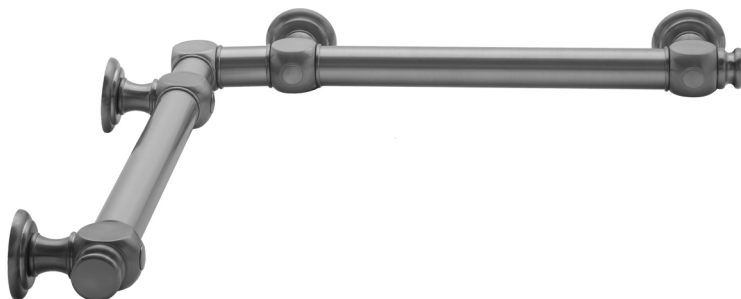

## G60 12" x 16" Inside Corner Grab Bar

Model #: G60-12-16-IC-

### FEATURES:

- ADA compliant when properly installed
- All brass construction, fully polished & plated
- All grab bars can be custom sized. Contact JACLO for pricing & availability
- Optional handshower sliders and toilet paper/wash cloth holders can be added only upon initial order
- Grab bars over 32" REQUIRE a middle post