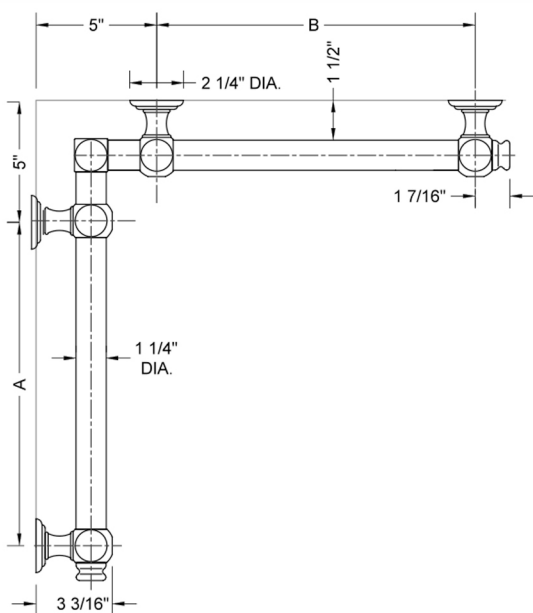

## G60 12" x 16" Inside Corner Grab Bar

Model #: G60-12-16-IC-

### FEATURES:

- ADA compliant when properly installed
- All brass construction, fully polished & plated
- All grab bars can be custom sized. Contact JACLO for pricing & availability
- Optional handshower sliders and toilet paper/wash cloth holders can be added only upon initial order
- Grab bars over 32" REQUIRE a middle post

### SPECIFICATION DRAWING:

BRASS LUXURY GRAB BAR							
PART #	DESCRIPTION	A	B	PART #	DESCRIPTION	A	B
G60-12-12-IC	CENTER OF POST	12"	12"	G60-24-36-IC	CENTER OF POST	24"	36"
G60-12-16-IC	CENTER OF POST	12"	16"	G60-24-48-IC	CENTER OF POST	24"	48"
G60-12-24-IC	CENTER OF POST	12"	24"	G60-24-60-IC	CENTER OF POST	24"	60"
G60-12-32-IC	CENTER OF POST	12"	32"				
G60-12-36-IC	CENTER OF POST	12"	36"	G60-32-32-IC	CENTER OF POST	32"	32"
G60-12-48-IC	CENTER OF POST	12"	48"	G60-32-36-IC	CENTER OF POST	32"	36"
G60-12-60-IC	CENTER OF POST	12"	60"	G60-32-48-IC	CENTER OF POST	32"	48"
				G60-32-60-IC	CENTER OF POST	32"	60"
G60-16-16-IC	CENTER OF POST	16"	16"				
G60-16-24-IC	CENTER OF POST	16"	24"	G60-36-36-IC	CENTER OF POST	36"	36"
G60-16-32-IC	CENTER OF POST	16"	32"	G60-36-48-IC	CENTER OF POST	36"	48"
				G60-36-60-IC	CENTER OF POST	36"	60"
G60-16-36-IC	CENTER OF POST	16"	36"				
G60-16-48-IC	CENTER OF POST	16"	48"	G60-48-48-IC	CENTER OF POST	48"	48"
G60-16-60-IC	CENTER OF POST	16"	60"	G60-48-60-IC	CENTER OF POST	48"	60"
G60-24-24-IC	CENTER OF POST	24"	24"	G60-60-60-IC	CENTER OF POST	60"	60"
G60-24-32-IC	CENTER OF POST	24"	32"				