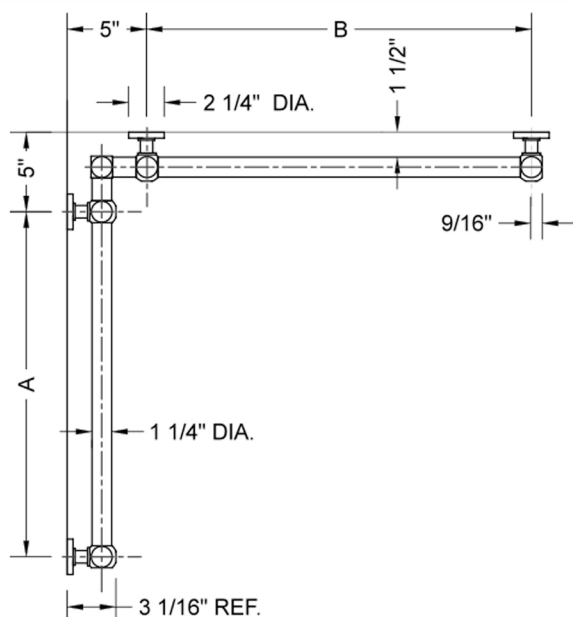

G70 16" x 48" Inside Corner Grab Bar

Model #: **G70-16-48-IC-**

FEATURES:

- ADA compliant when properly installed
- All brass construction, fully polished & plated
- All grab bars can be custom sized. Contact JACLO for pricing & availability
- Optional handshower sliders and toilet paper/wash cloth holders can be added only upon initial order
- Grab bars over 32" REQUIRE a middle post

SPECIFICATION DRAWING:

BRASS LUXURY GRAB BAR							
PART. #	DESCRIPTION	A	B	PART. #	DESCRIPTION	A	B
G70-12-12-IC	CENTER OF POST	12"	12"	G70-24-36-IC	CENTER OF POST	24"	36"
G70-12-16-IC	CENTER OF POST	12"	16"	G70-24-48-IC	CENTER OF POST	24"	48"
G70-12-24-IC	CENTER OF POST	12"	24"	G70-24-60-IC	CENTER OF POST	24"	60"
G70-12-32-IC	CENTER OF POST	12"	32"				
				G70-32-32-IC	CENTER OF POST	32"	32"
G70-12-36-IC	CENTER OF POST	12"	36"	G70-32-36-IC	CENTER OF POST	32"	36"
G70-12-48-IC	CENTER OF POST	12"	48"	G70-32-48-IC	CENTER OF POST	32"	48"
G70-12-60-IC	CENTER OF POST	12"	60"	G70-32-60-IC	CENTER OF POST	32"	60"
G70-16-16-IC	CENTER OF POST	16"	16"	G70-36-36-IC	CENTER OF POST	36"	36"
G70-16-24-IC	CENTER OF POST	16"	24"	G70-36-48-IC	CENTER OF POST	36"	48"
G70-16-32-IC	CENTER OF POST	16"	32"	G70-36-60-IC	CENTER OF POST	36"	60"
G70-16-36-IC	CENTER OF POST	16"	36"	G70-48-48-IC	CENTER OF POST	48"	48"
G70-16-48-IC	CENTER OF POST	16"	48"	G70-48-60-IC	CENTER OF POST	48"	60"
G70-16-60-IC	CENTER OF POST	16"	60"				
				G70-60-60-IC	CENTER OF POST	60"	60"
G70-24-24-IC	CENTER OF POST	24"	24"				
G70-24-32-IC	CENTER OF POST	24"	32"				