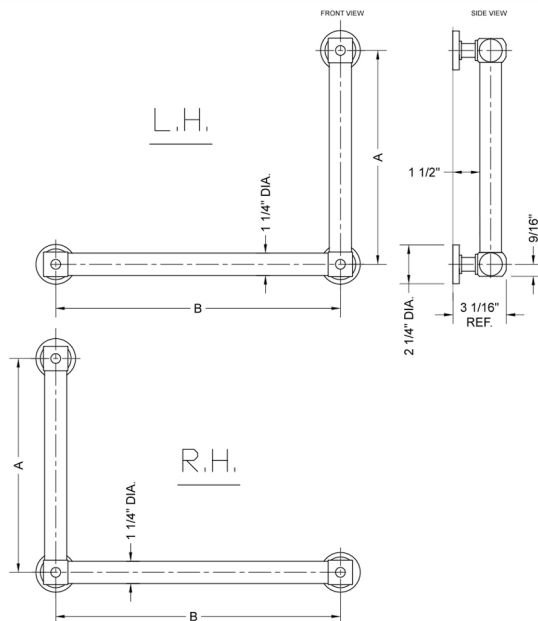

G70 24H x 32W 90° Right Hand Grab Bar

Model #: **G70-24H-32W-RH-**

FEATURES:

- ADA compliant when properly installed
- All brass construction, fully polished & plated
- All grab bars can be custom sized. Contact JACLO for pricing & availability
- Optional handshower sliders and toilet paper/wash cloth holders can be added only upon initial order
- Grab bars over 32" REQUIRE a middle post

SPECIFICATION DRAWING:

BRASS LUXURY GRAB BAR			
PART #	DESCRIPTION	A H	B W
G70-12H-12W	CENTER TO CENTER	12"	12"
G70-12H-16W	CENTER TO CENTER	12"	16"
G70-12H-24W	CENTER TO CENTER	12"	24"
G70-12H-32W	CENTER TO CENTER	12"	32"
G70-16H-12W	CENTER TO CENTER	16"	12"
G70-16H-16W	CENTER TO CENTER	16"	16"
G70-16H-24W	CENTER TO CENTER	16"	24"
G70-16H-32W	CENTER TO CENTER	16"	32"
G70-24H-12W	CENTER TO CENTER	24"	12"
G70-24H-16W	CENTER TO CENTER	24"	16"
G70-24H-24W	CENTER TO CENTER	24"	24"
G70-24H-32W	CENTER TO CENTER	24"	32"
G70-32H-12W	CENTER TO CENTER	32"	12"
G70-32H-16W	CENTER TO CENTER	32"	16"
G70-32H-24W	CENTER TO CENTER	32"	24"
G70-32H-32W	CENTER TO CENTER	32"	32"