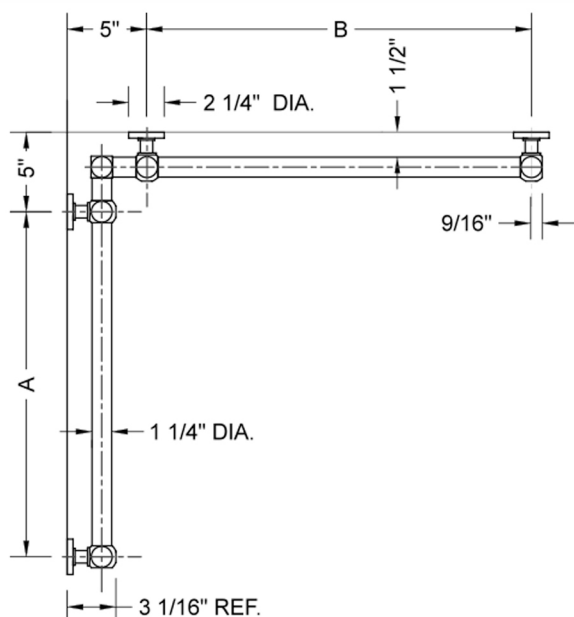

G70 36" x 48" Inside Corner Grab Bar

Model #: **G70-36-48-IC-**

FEATURES:

- ADA compliant when properly installed
- All brass construction, fully polished & plated
- All grab bars can be custom sized. Contact JACLO for pricing & availability
- Optional handshower sliders and toilet paper/wash cloth holders can be added only upon initial order
- Grab bars over 32" REQUIRE a middle post

SPECIFICATION DRAWING:

BRASS LUXURY GRAB BAR							
PART. #	DESCRIPTION	A	B	PART. #	DESCRIPTION	A	B
G70-12-12-IC	CENTER OF POST	12"	12"	G70-24-36-IC	CENTER OF POST	24"	36"
G70-12-16-IC	CENTER OF POST	12"	16"	G70-24-48-IC	CENTER OF POST	24"	48"
G70-12-24-IC	CENTER OF POST	12"	24"	G70-24-60-IC	CENTER OF POST	24"	60"
G70-12-32-IC	CENTER OF POST	12"	32"				
G70-12-36-IC	CENTER OF POST	12"	36"	G70-32-32-IC	CENTER OF POST	32"	32"
G70-12-48-IC	CENTER OF POST	12"	48"	G70-32-36-IC	CENTER OF POST	32"	36"
G70-12-60-IC	CENTER OF POST	12"	60"	G70-32-48-IC	CENTER OF POST	32"	48"
				G70-32-60-IC	CENTER OF POST	32"	60"
G70-16-16-IC	CENTER OF POST	16"	16"				
G70-16-24-IC	CENTER OF POST	16"	24"	G70-36-36-IC	CENTER OF POST	36"	36"
G70-16-32-IC	CENTER OF POST	16"	32"	G70-36-48-IC	CENTER OF POST	36"	48"
				G70-36-60-IC	CENTER OF POST	36"	60"
G70-16-36-IC	CENTER OF POST	16"	36"				
G70-16-48-IC	CENTER OF POST	16"	48"	G70-48-48-IC	CENTER OF POST	48"	48"
G70-16-60-IC	CENTER OF POST	16"	60"	G70-48-60-IC	CENTER OF POST	48"	60"
G70-24-24-IC	CENTER OF POST	24"	24"	G70-60-60-IC	CENTER OF POST	60"	60"
G70-24-32-IC	CENTER OF POST	24"	32"				