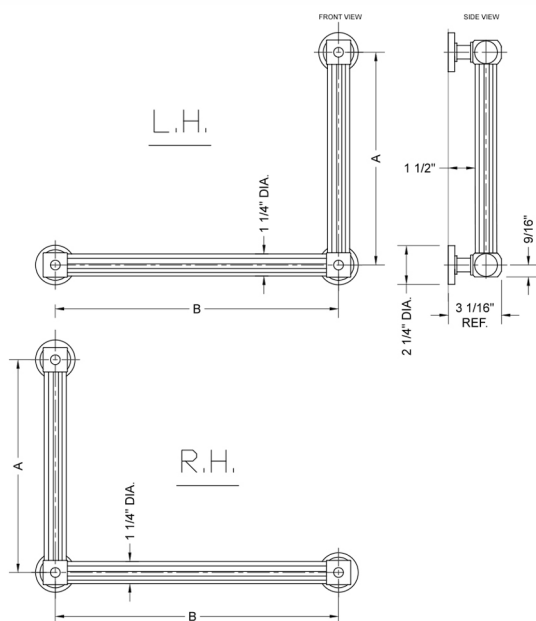

## G71 12H x 32W 90° Left Hand Grab Bar

Model #: **G71-12H-32W-LH-**

### FEATURES:

- ADA compliant when properly installed
- All brass construction, fully polished & plated
- All grab bars can be custom sized. Contact JACLO for pricing & availability
- Optional handshower sliders and toilet paper/wash cloth holders can be added only upon initial order
- Grab bars over 32" REQUIRE a middle post

### SPECIFICATION DRAWING:

BRASS LUXURY GRAB BAR			
PART. #	DESCRIPTION	A H	B W
G71-12H-12W	CENTER TO CENTER	12"	12"
G71-12H-16W	CENTER TO CENTER	12"	16"
G71-12H-24W	CENTER TO CENTER	12"	24"
G71-12H-32W	CENTER TO CENTER	12"	32"
G71-16H-12W	CENTER TO CENTER	16"	12"
G71-16H-16W	CENTER TO CENTER	16"	16"
G71-16H-24W	CENTER TO CENTER	16"	24"
G71-16H-32W	CENTER TO CENTER	16"	32"
G71-24H-12W	CENTER TO CENTER	24"	12"
G71-24H-16W	CENTER TO CENTER	24"	16"
G71-24H-24W	CENTER TO CENTER	24"	24"
G71-24H-32W	CENTER TO CENTER	24"	32"
G71-32H-12W	CENTER TO CENTER	32"	12"
G71-32H-16W	CENTER TO CENTER	32"	16"
G71-32H-24W	CENTER TO CENTER	32"	24"
G71-32H-32W	CENTER TO CENTER	32"	32"