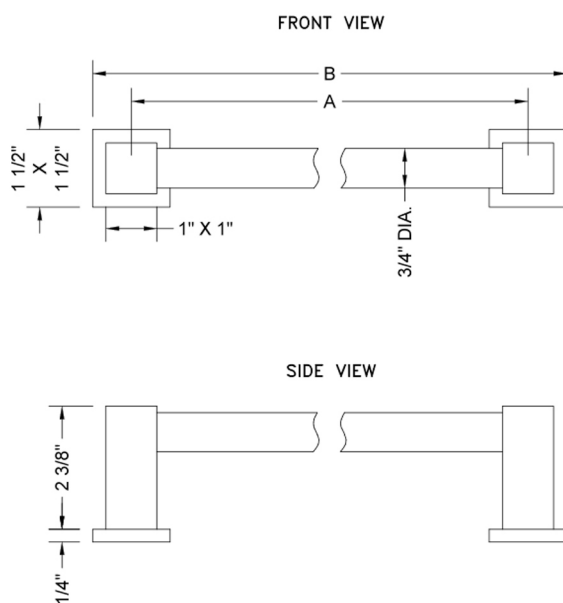

16" Cubix® H42 Front Mount Shower Door Pull

Model #: H42-FM-16-

FEATURES:

- Can be mounted vertically or horizontally
- Can be used as a towel bar, foot rest, or shaving station when mounted horizontally
- Not to be used as a grab bar
- All brass construction, full polished & plated
- For Glass Installation: Separate mounting kit required (H42-GLSKIT)
- Custom sizes available- Contact JACLO for pricing & availability

SPECIFICATION DRAWING:

CUBIX® FRONT MOUNT DOOR PULL			
PART. #	SPECIFICS	A	B
H42-FM	6" CENTER TO CENTER	6"	7 1/2"
H42-FM-08	8" CENTER TO CENTER	8"	9 1/2"
H42-FM-12	12" CENTER TO CENTER	12"	13 1/2"
H42-FM-16	16" CENTER TO CENTER	16"	17 1/2"
H42-FM-18	18" CENTER TO CENTER	18"	19 1/2"
H42-FM-24	24" CENTER TO CENTER	24"	25 1/2"
H42-FM-32	32" CENTER TO CENTER	32"	33 1/2"