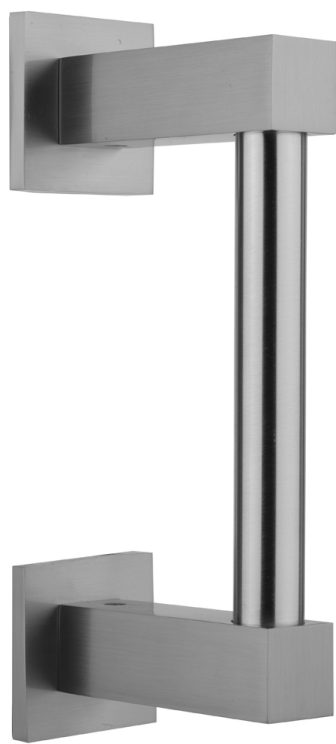

16" Cubix® H42 Front Mount Shower Door Pull

Model #: H42-FM-16-

FEATURES:

- Can be mounted vertically or horizontally
- Can be used as a towel bar, foot rest, or shaving station when mounted horizontally
- Not to be used as a grab bar
- All brass construction, full polished & plated
- For Glass Installation: Separate mounting kit required (H42-GLSKIT)
- Custom sizes available- Contact JACLO for pricing & availability

AVAILABLE FINISHES:

Polished Chrome (PCH)	Satin Chrome (SC)	Bronze Umber (BU)
Satin Nickel (SN)	Pewter (PEW)	Caramel Bronze (CB)
Polished Nickel (PN)	Antique Brass (AB)	Antique Copper (ACU)
Oil-Rubbed Bronze (ORB)	Polished Brass (PB)	Polished Copper (PCU)
Vintage Bronze (VB)	Satin Brass (SB)	Rose Gold (RG)
Matte Black (MBK)	Satin Gold (SG)	Polished Gold (PG)
Black Nickel (BKN)	Bombay Gold (BG)	Jewelers Gold (JG)
Europa Bronze (EB)	White (WH)	Sedona Beige (SDB)
Tristan Brass (TB)	Unlacquered Brass (ULB)	Satin Cooper (SCU)

SPECIFICATION DRAWING:

CUBIX® FRONT MOUNT DOOR PULL			
PART. #	SPECIFICS	A	B
H42-FM	6" CENTER TO CENTER	6"	7 1/2"
H42-FM-08	8" CENTER TO CENTER	8"	9 1/2"
H42-FM-12	12" CENTER TO CENTER	12"	13 1/2"
H42-FM-16	16" CENTER TO CENTER	16"	17 1/2"
H42-FM-18	18" CENTER TO CENTER	18"	19 1/2"
H42-FM-24	24" CENTER TO CENTER	24"	25 1/2"
H42-FM-32	32" CENTER TO CENTER	32"	33 1/2"