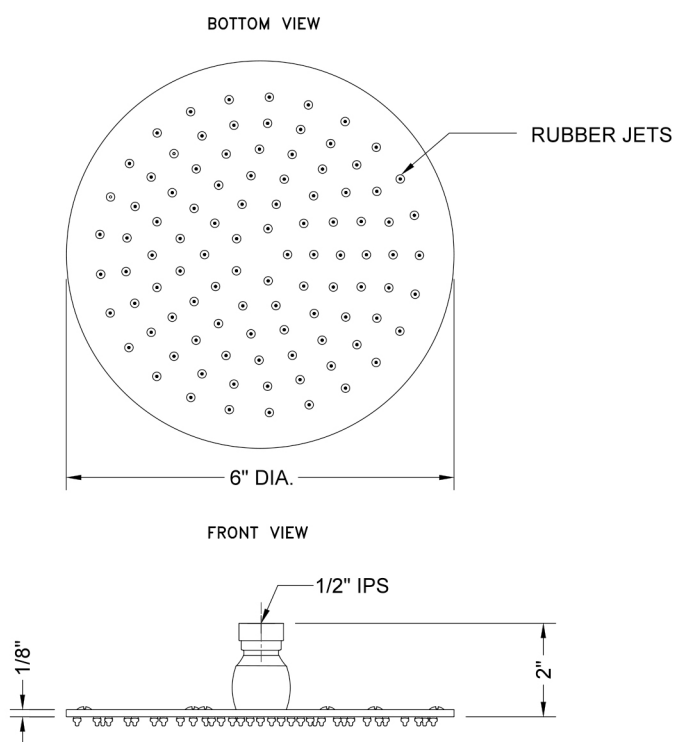

6" Round Rain Machine-1.75 GPM

Model #: **S206-1.75-**

FEATURES:

- A POWER SHOWER - the technology of the Rain Machine® allows for a strong rain spray at any angle
- 1/2" IPS adjustable brass ball joint to adjust angle of showerhead
- 6" diameter all brass body with 81 easy clean rubber jets
- Available flow rates: 2.5, 2.0, 1.75 & 1.5 GPM
- *2.0 GPM-WaterSense approved

SPECIFICATION DRAWING:

SPRAY PATTERNS:

ANGLES AND FLOW RATES:

2.5 GPM			
2.0 GPM	45°	90°	Drop Ceiling
1.75 GPM			
1.5 GPM			

COMPLIANCES:

CEC

Complies with: ASME A112.18.1-2012/CSA B125.1-12