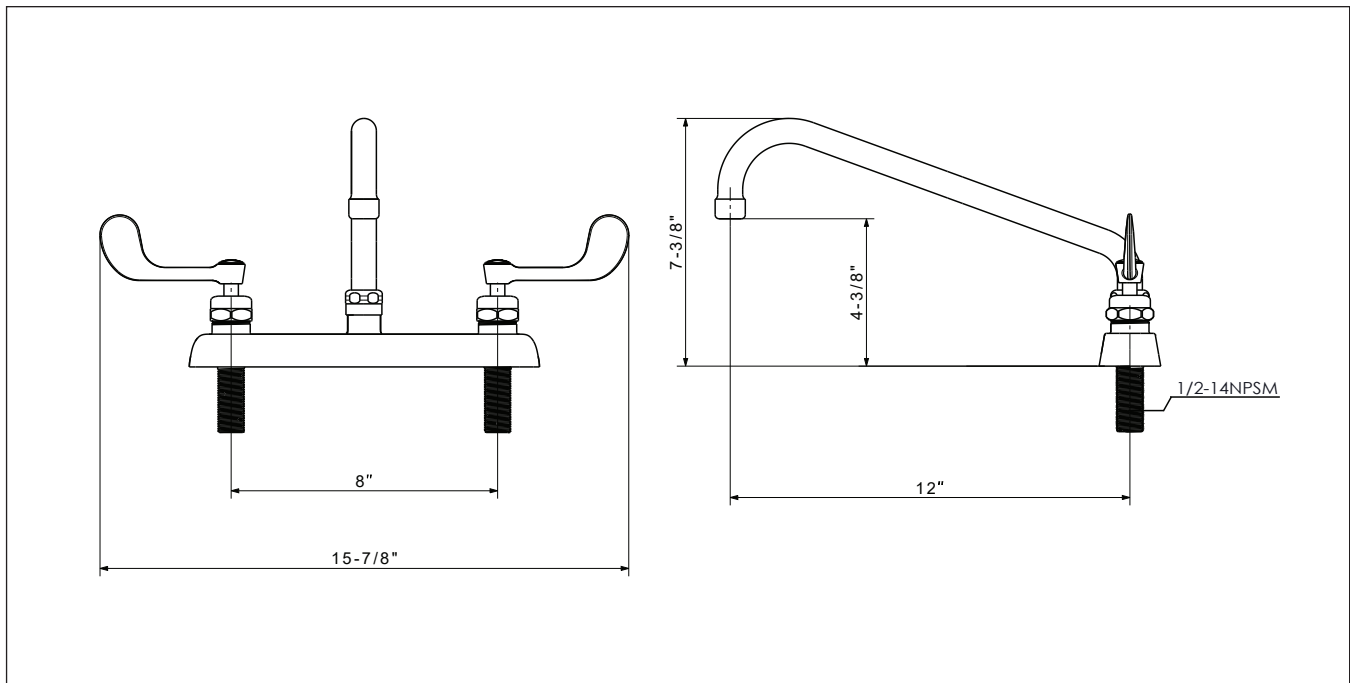

AERATORS

Standard Aerator	Suffix
☐ 0.20 GPM Aerator	E1
☐ 0.50 GPM Aerator	E2
☐ 1.00 GPM Aerator	E3
☐ 1.50 GPM Aerator	E4
☐ 1.80 GPM Aerator	E5
☐ 2.20 GPM Aerator	E6

Vandal Resistant Aerator	Suffix
☐ 0.35 GPM Aerator	G1
☐ 0.50 GPM Aerator	G2
☐ 1.00 GPM Aerator	G3
☐ 1.50 GPM Aerator	G4

Laminar Flow Outlet	Suffix
☐ 0.50 GPM Outlet	F1
☐ 1.50 GPM Outlet	F2

Vandal Resistant Laminar Flow Outlet	Suffix
☐ 0.35 GPM Outlet	H1
☐ 0.50 GPM Outlet	H2
☐ 1.00 GPM Outlet	H3
☐ 1.50 GPM Outlet	H4