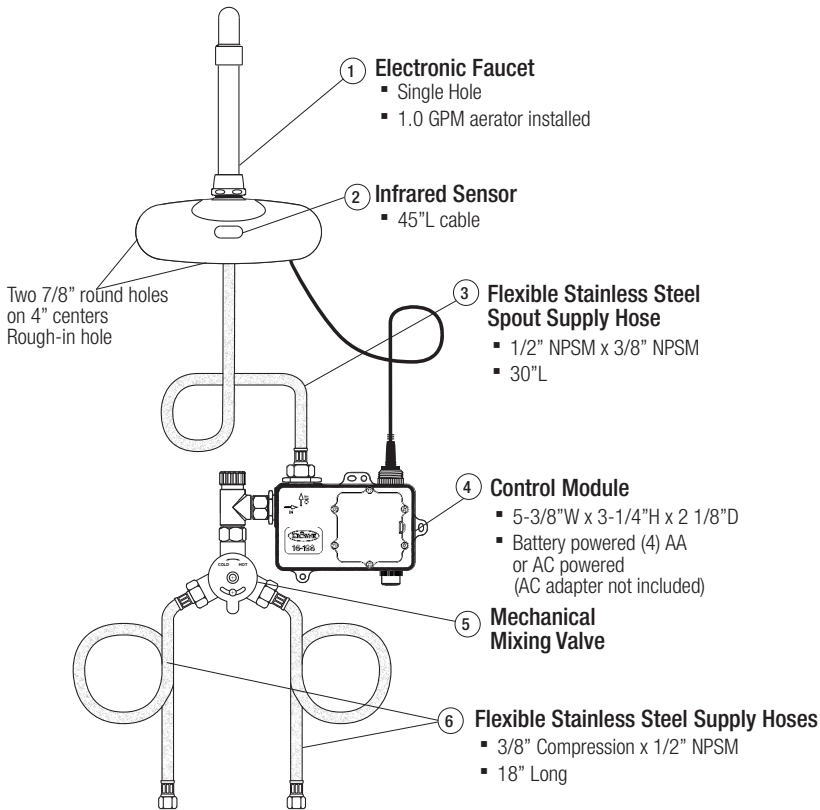

STANDARD FEATURES

- 4" Wall Mount
- Infrared Sensor Operated
- Battery Powered Control Module, (4) AA Batteries Included, AC Adapter Optional
- Built-In Filter to Prevent Debris from Entering Solenoid Valve
- Low Battery Indicator Light
- Battery Life 1-3 Years Based on Usage
- Easy Adjust Shut-Off Delay, Auto Flush and Auto Time Out Selections
- Warranty: 3 Years

SPECIFICATIONS

Water Inlet	3/8 compression
Temp. Range	40°F - 180°F
Water Pressure	20 -120 PSI
Sensor Type	Infrared
Flow Rate	1.0 GPM
Material	Satin Brass
Default Time Out	15 seconds
Default GPC	0.25
Default Shut-Off Delay	1 second
Default Auto Flush	Off
Sensor Range	3/4" - 8-1/4"
Battery Life	500,000 cycles
Material	Satin Brass
Weight	7 lbs.

Model: _____ Item #: _____ Date: _____
 Project: _____ Qty: _____ Approved By: _____

Electronic Sensor Faucet Wall Mount with 4-1/2" Double Bend Spout

Royal Series Plumbing

No.	Replacement Parts	Model
1	Infrared Sensor (Convex)	16-506
2	Flexible Stainless Steel Spout Supply Hose	16-512
3	Control Module	16-198
4	Mechanical Mixing Valve	16-402L
5	Flexible Stainless Steel Supply Hoses	16-510

Water Flow Control:

- Shut Off Delay: 1s, 10s, 15s
- Auto Flush: (15s after every 12 inactive hours) ON or OFF
- Auto Time Out: 15s, 20s, 25s, 30s, 45s, 1m, 2m, 10m

Default Water Flow Control Selections: