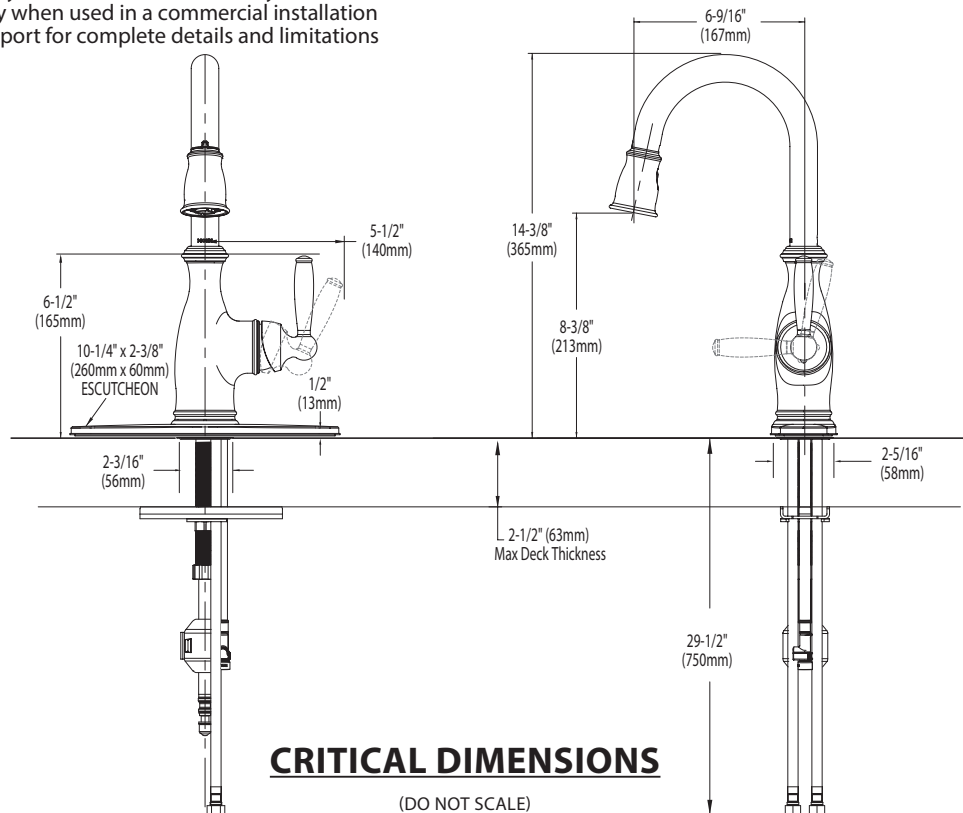

- Flow is limited to 1.5 gpm (5.7 L/min) at 60 psi

CARTRIDGE

- 1255™ Duralast™ cartridge for Single-Handle Faucets

STANDARDS

- Third party certified to IAPMO Green, ASME A112.18.1/CSA B125.1 and all applicable requirements referenced therein including NSF 61/9
- Meets CalGreen and Georgia SB370 requirements
- Complies with California Proposition 65 and with the Federal Safe Drinking Water Act
- The backflow protection system in the device consists of two independently operating check valves, a primary and a secondary which prevent backflow
- **ADA**  for lever handle

Specifications

BRANTFORD™
Single Handle High Arc
Pulldown Prep/Bar Faucet

Models: 5985 series

NOTE: THIS FAUCET IS DESIGNED TO BE INSTALLED THRU 1 OR 3 HOLES, 1-1/2" (38mm) MIN. DIA.

Buy it for looks. Buy it for life.®

Specifications

FAUCET DESCRIPTION

- Reflex™ pulldown system offers smooth operation, easy movement and secure docking
- Metal construction with various finishes identified by suffix
- Quick connect installation
- Pullout spray with 68" braided hose
- Flexible supply lines with 3/8" compression fittings
- High arc spout provides the perfect height and reach for prep sinks while the pulldown feature provides infinite maneuverability for food preparation tasks
- 360° rotating spout

OPERATION

- Lever style handle
- Temperature controlled by 100° arc of handle travel
- Operates with less than 5 lbs. of force
- Operates in stream or spray mode in the pullout or retracted position

FLOW