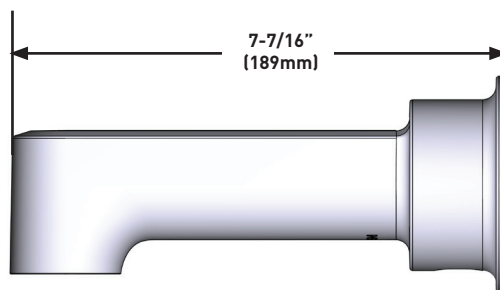

DESCRIPTION

- Metal construction with various finishes identified by suffix
- Designed to be installed on a 1/2" pipe slip fit-CC connection

STANDARDS

- Third party certified to meet ASME A112.18.1/ CSA B125.1 and all applicable requirements referenced therein

WARRANTY

- Lifetime limited warranty against leaks, drips and finish defects to the original consumer purchaser
- 5 year warranty if used in commercial installations

GREENFIELD™

Tab Spouts 1/2" Slip Fit

MODELS: 4326 Series

CRITICAL DIMENSIONS DO NOT SCALE