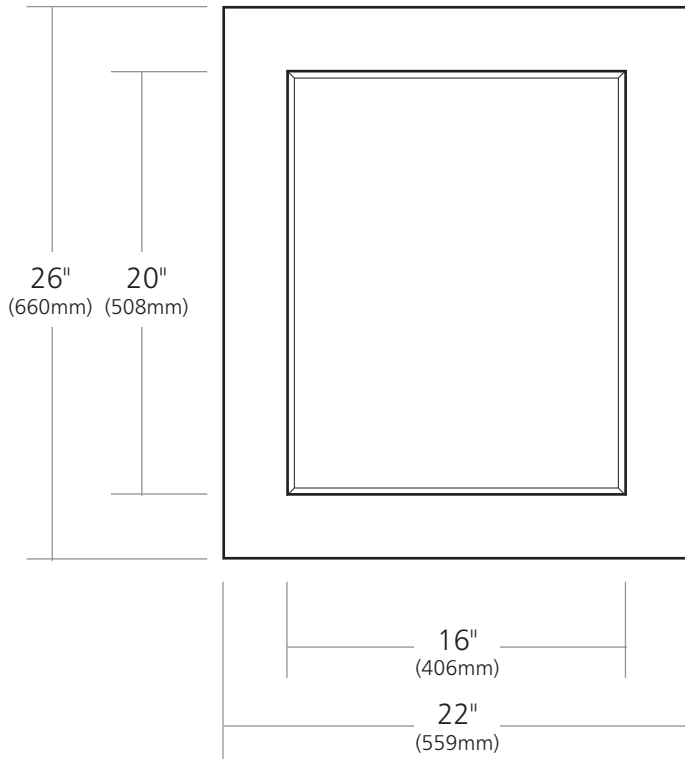

SPECIFICATIONS

SEDONA SMALL MIRROR

CPM62

PRODUCT DETAILS

- 22" x 26" OD (559mm x 660mm)
- Hand hammered recycled copper
- Antique finish
- Beveled glass

INSTALLATION

- Vertical or horizontal
- French cleat included for easy installation

IMPORTANT

Due to the handcrafted nature of this product, it will vary in finish, texture, hammering, and other details. Dimensions may vary up to 1/2" (13mm).