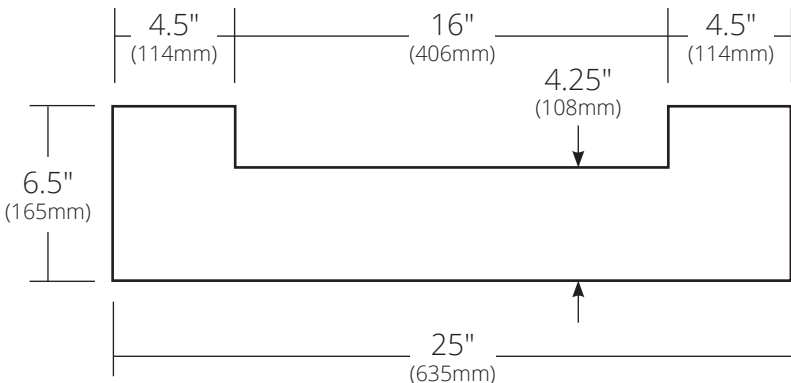

SPECIFICATIONS

SOLACE 22" MIRROR & SHELF

Solace Collection

MRO221 Sunrise Oak
MRO228 Midnight Oak

Solace Shelf (Optional)
MSO221 Sunrise Oak
MSO228 Midnight Oak

PRODUCT DETAILS

Solace Mirror

- 22" DIA (559mm)
- Solid FSC certified oak and oak veneer
- Low VOC water-resistant finish

Solace Shelf

- 25"w x 6.5"d x 1.1"h (635mm x 165mm x 28mm)
- FSC certified solid oak
- Low VOC water-resistant finish

SHELF (optional)

INSTALLATION

Solace Mirror

- Wall Mounted
- French cleat and mounting hardware included for easy installation

Solace Shelf

- Wall Mounted
- Mounting hardware included

COORDINATING PRODUCTS

- Solace Vanity

IMPORTANT

Due to the handcrafted nature of this product, it will vary in finish, texture, and other details. Dimensions may vary up to .25" (6mm).