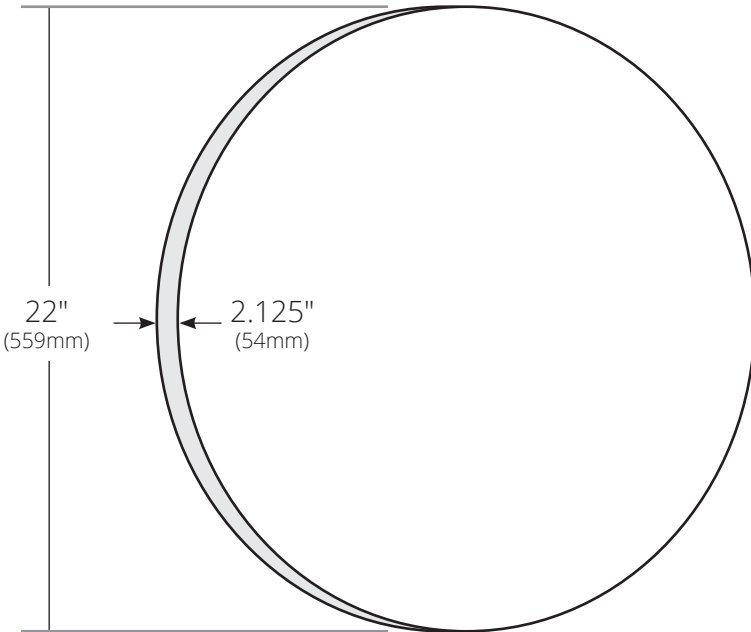

SPECIFICATIONS

SOLACE 22" MIRROR & SHELF

Solace Collection

MRO221 Sunrise Oak
MRO228 Midnight Oak

Solace Shelf (Optional)
MSO221 Sunrise Oak
MSO228 Midnight Oak

PRODUCT DETAILS

Solace Mirror

- 22" DIA (559mm)
- Solid FSC certified oak and oak veneer
- Low VOC water-resistant finish

Solace Shelf

- 25"w x 6.5"d x 1.1"h (635mm x 165mm x 28mm)
- FSC certified solid oak
- Low VOC water-resistant finish

SHELF (optional)

INSTALLATION

Solace Mirror

- Wall Mounted
- French cleat and mounting hardware included for easy installation

Solace Shelf

- Wall Mounted
- Mounting hardware included

COORDINATING PRODUCTS

- Solace Vanity

IMPORTANT

Due to the handcrafted nature of this product, it will vary in finish, texture, and other details. Dimensions may vary up to .25" (6mm).