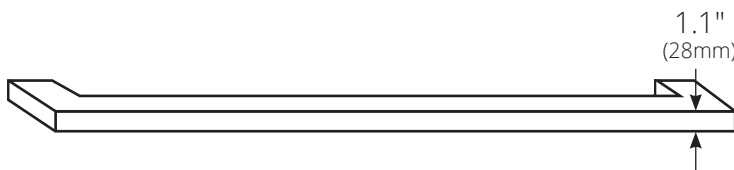

SPECIFICATIONS

SOLACE 22" MIRROR & SHELF

Solace Collection

MRO221 Sunrise Oak
MRO228 Midnight Oak

Solace Shelf (Optional)
MSO221 Sunrise Oak
MSO228 Midnight Oak

PRODUCT DETAILS

Solace Mirror

- 22" DIA (559mm)
- Solid FSC certified oak and oak veneer
- Low VOC water-resistant finish

Solace Shelf

- 25"w x 6.5"d x 1.1"h (635mm x 165mm x 28mm)
- FSC certified solid oak
- Low VOC water-resistant finish

SHELF (optional)

INSTALLATION

Solace Mirror

- Wall Mounted
- French cleat and mounting hardware included for easy installation

Solace Shelf

- Wall Mounted
- Mounting hardware included

COORDINATING PRODUCTS

- Solace Vanity

IMPORTANT

Due to the handcrafted nature of this product, it will vary in finish, texture, and other details. Dimensions may vary up to .25" (6mm).