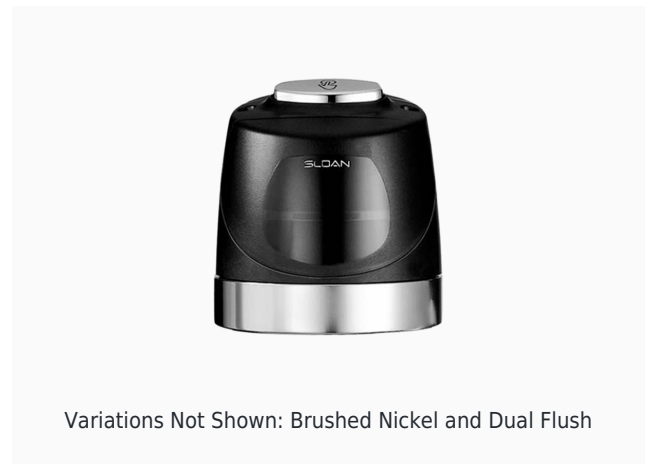

CODE NUMBER

3375425

DESCRIPTION

1.28 gpf, Polished Chrome Finish, Single Flush, Battery, ECOS® Exposed Sensor Water Closet Retrofit Flushometer.

DETAILS

- Flush Volume: 1.28 gpf (4.8 Lpf)
- Finish: Polished Chrome (CP)
- Power Type: Battery
- Battery Life: 6 years
- Valve: Diaphragm
- Valve Body Material: Semi-red Brass
- Fixture Type: Water Closet
- Fixture Connection: Top spud

FEATURES

- User friendly three (3) second Flush Delay
- “Low Battery” Flashing LED
- Engineered Metal Cover with replaceable Lens Window
- PERMEX® Synthetic Rubber Flex Tube Diaphragm with Dual filtered bypass designed for improved life and reduced maintenance
- Infrared Sensor with Multiple-focused, Lobular Sensing Fields for high and low target detection with range adjustment screw
- Four (4) Size AA alkaline Batteries included
- Courtesy Flush® Override Button
- Diaphragm molded from PERMEX® Rubber Compound for Chloramine resistance