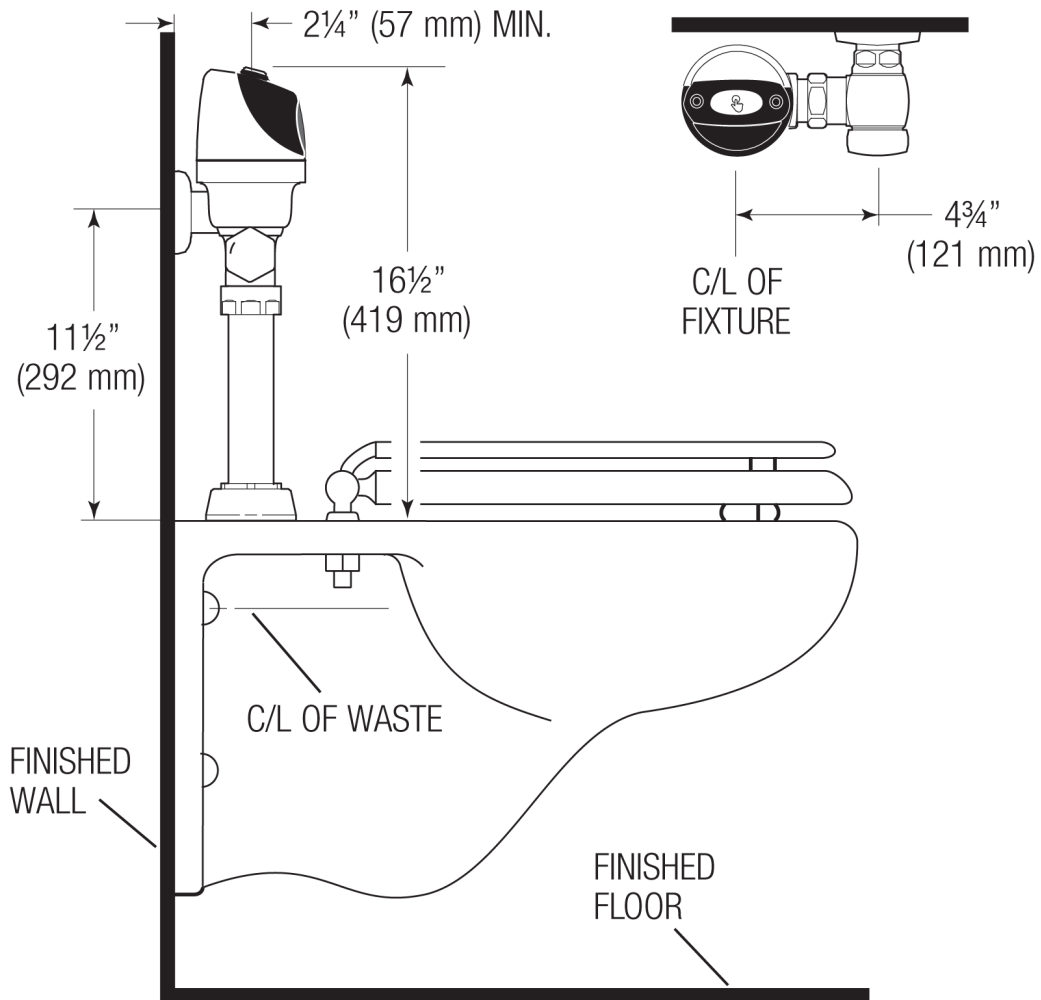

Find a compatible water closet for this flushometer.

ROUGH-IN

Sloan 10500 Seymour Ave, Franklin Park, IL 60131

Phone: 800.982.5839 • Fax: 800.447.8329 • sloan.com