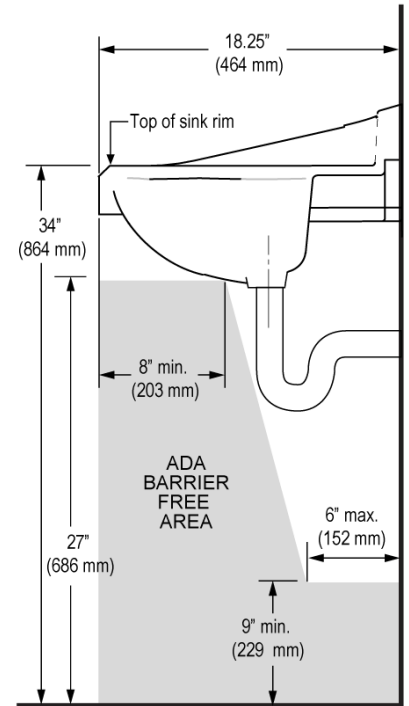

CODE NUMBER

3873103

DESCRIPTION

Vitreous China Wall-Mounted Backsplash Lavatory.

DETAILS

- Centerset: Single
- Nominal Dimensions: 18 ¼" x 20 ¾" x 12 ¼" (464 x 527 x 311mm)

FEATURES

- White Vitreous China
- Wall mounted with 4" backsplash
- Front overflow
- Single hole
- Carrier not included
- Mounting hardware included
- 20 ¾" x 18 ¼" (527 mm x 464 mm)

NOTES

All information contained within this document subject to change without notice.

All vitreous china dimensions shown in these drawings are nominal and not to scale. Dimensions can vary within the tolerances established in the governing ASME A112.19.2/CSA B45.1 standard. It is important to consider this when planning rough-in and plumbing layouts.