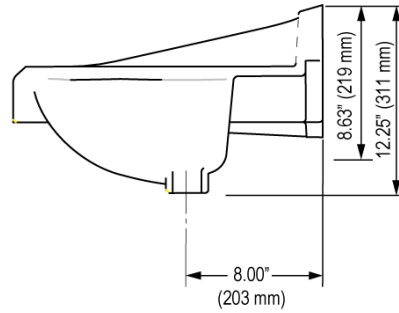

CODE NUMBER

3873103

DESCRIPTION

Vitreous China Wall-Mounted Backsplash Lavatory.

DETAILS

- Centerset: Single
- Nominal Dimensions: 18 ¼" x 20 ¾" x 12 ¼" (464 x 527 x 311mm)

FEATURES

- White Vitreous China
- Wall mounted with 4" backsplash
- Front overflow
- Single hole
- Carrier not included
- Mounting hardware included
- 20 ¾" x 18 ¼" (527 mm x 464 mm)

DOWNLOADS

- [Sloan SS-3003 Installation Instructions](#)
- [SS/ST/SU/WETS/WEUS Fixtures Repair and Maintenance Guide](#)
- [Additional Downloads](#)

ROUGH-IN**COMPLIANCES & CERTIFICATIONS**

(ADA Compliant, cUPC Certified, EPD, HPD)

NOTES

All information contained within this document subject to change without notice.

All vitreous china dimensions shown in these drawings are nominal and not to scale. Dimensions can vary within the tolerances established in the governing ASME A112.19.2/CSA B45.1 standard. It is important to consider this when planning rough-in and plumbing layouts.