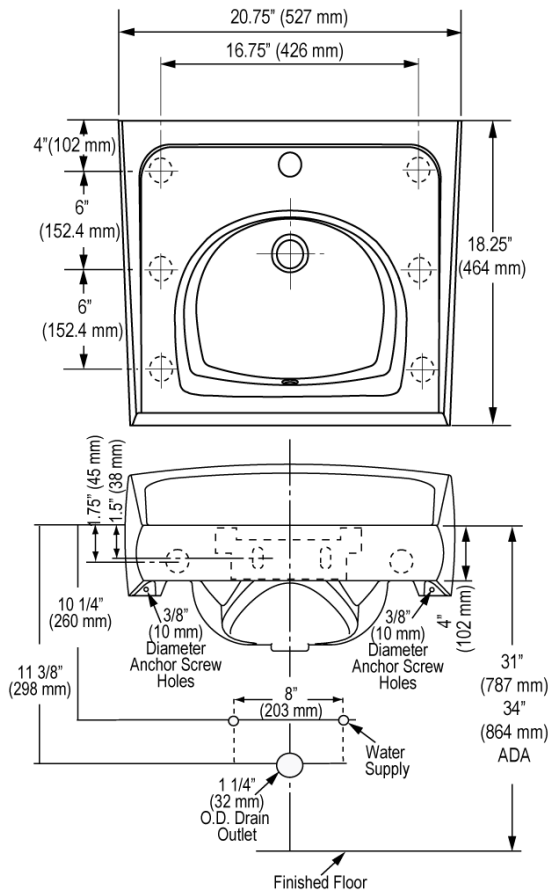

CODE NUMBER

3873103

DESCRIPTION

Vitreous China Wall-Mounted Backsplash Lavatory.

DETAILS

- Centerset: Single
- Nominal Dimensions: 18 ¼" x 20 ¾" x 12 ¼" (464 x 527 x 311mm)

FEATURES

- White Vitreous China
- Wall mounted with 4" backsplash
- Front overflow
- Single hole
- Carrier not included
- Mounting hardware included
- 20 ¾" x 18 ¼" (527 mm x 464 mm)

NOTES

All information contained within this document subject to change without notice.

All vitreous china dimensions shown in these drawings are nominal and not to scale. Dimensions can vary within the tolerances established in the governing ASME A112.19.2/CSA B45.1 standard. It is important to consider this when planning rough-in and plumbing layouts.