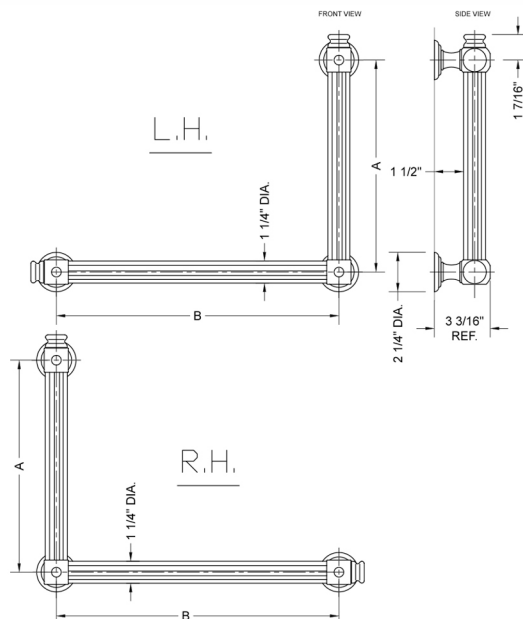

G61 24H x 12W 90° Left Hand Grab Bar

Model #: **G61-24H-12W-LH-**

FEATURES:

- ADA compliant when properly installed
- All brass construction, fully polished & plated
- All grab bars can be custom sized. Contact JACLO for pricing & availability
- Optional handshower sliders and toilet paper/wash cloth holders can be added only upon initial order
- Grab bars over 32" REQUIRE a middle post

SPECIFICATION DRAWING:

BRASS LUXURY GRAB BAR			
PART. #	DESCRIPTION	A H	B W
G61-12H-12W	CENTER TO CENTER	12"	12"
G61-12H-16W	CENTER TO CENTER	12"	16"
G61-12H-24W	CENTER TO CENTER	12"	24"
G61-12H-32W	CENTER TO CENTER	12"	32"
G61-16H-12W	CENTER TO CENTER	16"	12"
G61-16H-16W	CENTER TO CENTER	16"	16"
G61-16H-24W	CENTER TO CENTER	16"	24"
G61-16H-32W	CENTER TO CENTER	16"	32"
G61-24H-12W	CENTER TO CENTER	24"	12"
G61-24H-16W	CENTER TO CENTER	24"	16"
G61-24H-24W	CENTER TO CENTER	24"	24"
G61-24H-32W	CENTER TO CENTER	24"	32"
G61-32H-12W	CENTER TO CENTER	32"	12"
G61-32H-16W	CENTER TO CENTER	32"	16"
G61-32H-24W	CENTER TO CENTER	32"	24"
G61-32H-32W	CENTER TO CENTER	32"	32"