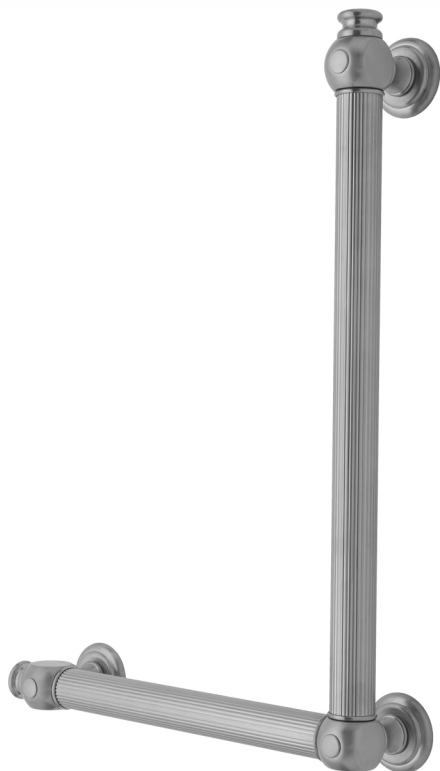

G61 24H x 12W 90° Left Hand Grab Bar

Model #: **G61-24H-12W-LH-**

FEATURES:

- ADA compliant when properly installed
- All brass construction, fully polished & plated
- All grab bars can be custom sized. Contact JACLO for pricing & availability
- Optional handshower sliders and toilet paper/wash cloth holders can be added only upon initial order
- Grab bars over 32" REQUIRE a middle post

AVAILABLE FINISHES:

Polished Chrome (PCH)	Satin Chrome (SC)	Bronze Umber (BU)
Satin Nickel (SN)	Pewter (PEW)	Caramel Bronze (CB)
Polished Nickel (PN)	Antique Brass (AB)	Antique Copper (ACU)
Oil-Rubbed Bronze (ORB)	Polished Brass (PB)	Polished Copper (PCU)
Vintage Bronze (VB)	Satin Brass (SB)	Matte Black (MBK)
Satin Gold (SG)	Polished Gold (PG)	Black Nickel (BKN)
Bombay Gold (BG)	Jewelers Gold (JG)	Europa Bronze (EB)
White (WH)	Sedona Beige (SDB)	Tristan Brass (TB)
Unlacquered Brass (ULB)	Satin Cooper (SCU)	

SPECIFICATION DRAWING:

BRASS LUXURY GRAB BAR			
PART. #	DESCRIPTION	A H	B W
G61-12H-12W	CENTER TO CENTER	12"	12"
G61-12H-16W	CENTER TO CENTER	12"	16"
G61-12H-24W	CENTER TO CENTER	12"	24"
G61-12H-32W	CENTER TO CENTER	12"	32"
G61-16H-12W	CENTER TO CENTER	16"	12"
G61-16H-16W	CENTER TO CENTER	16"	16"
G61-16H-24W	CENTER TO CENTER	16"	24"
G61-16H-32W	CENTER TO CENTER	16"	32"
G61-24H-12W	CENTER TO CENTER	24"	12"
G61-24H-16W	CENTER TO CENTER	24"	16"
G61-24H-24W	CENTER TO CENTER	24"	24"
G61-24H-32W	CENTER TO CENTER	24"	32"
G61-32H-12W	CENTER TO CENTER	32"	12"
G61-32H-16W	CENTER TO CENTER	32"	16"
G61-32H-24W	CENTER TO CENTER	32"	24"
G61-32H-32W	CENTER TO CENTER	32"	32"